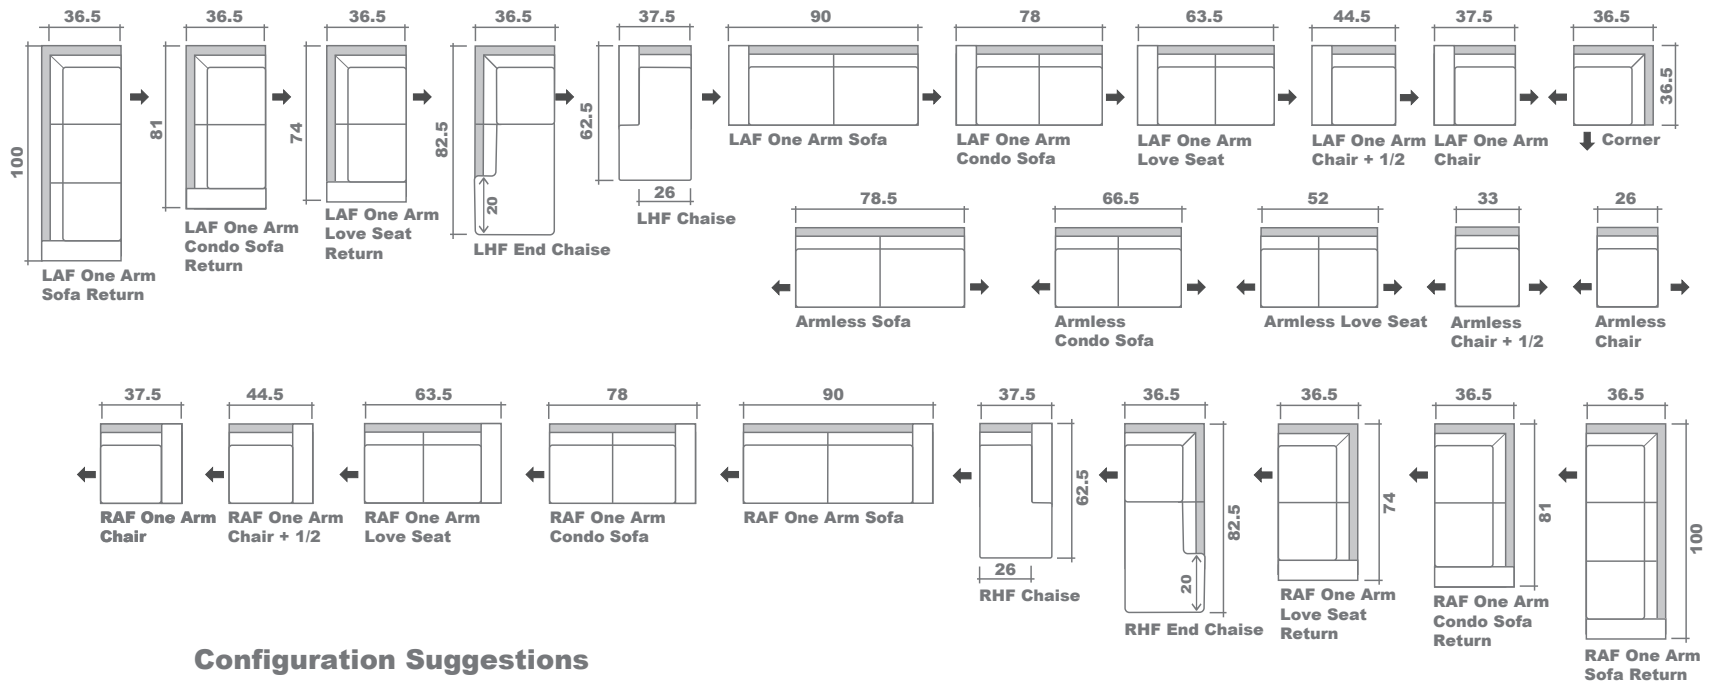

Harlem Sectional Planner

Configuration Suggestions

GENERAL INFORMATION:

*dye-lot of the actual fabric and the swatch may not be exact match
 *no zipper/inserts in fibre filled toss pillows

*overall dimensions may vary +/- 1"
 *see fabric swatch for exact colour