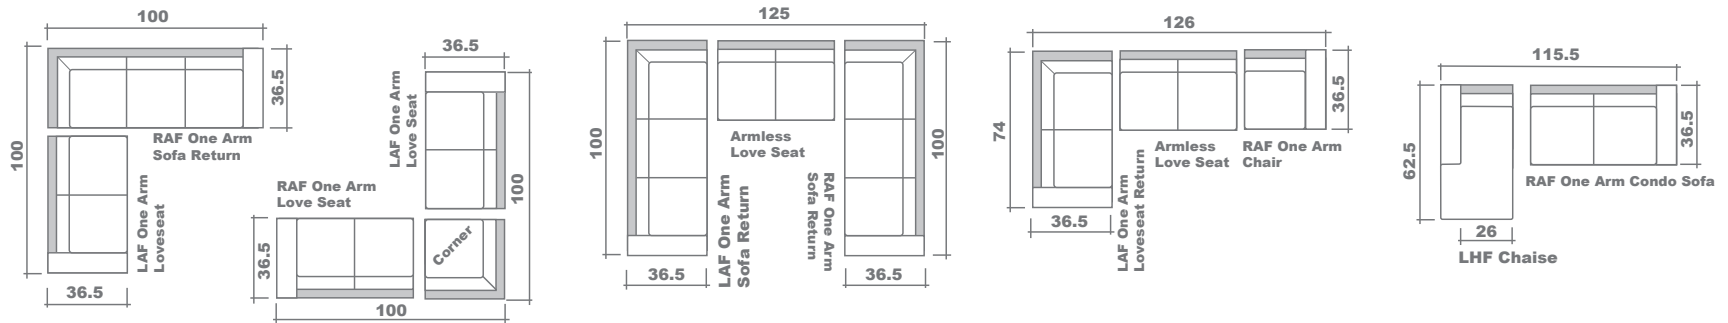

Harlem Sectional Planner

Configuration Suggestions

GENERAL INFORMATION:

*dye-lot of the actual fabric and the swatch may not be exact match
 *no zipper/inserts in fibre filled toss pillows

*overall dimensions may vary +/- 1"
 *see fabric swatch for exact colour