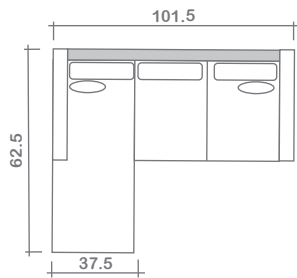

Harlem Collection

Top
 Sofa Chaise w/ Reversible Ottoman

Arms Detachable: Yes (Sofa only)

See Harlem Sectional Planner for more components

Sofa Beds Available: Yes (Dimensions vary to accommodate bed mechanism)

GENERAL INFORMATION:

- *dye-lot of the actual fabric and the swatch may not be exact match
- *no zipper/inserts in fibre filled toss pillows
- *overall dimensions may vary +/- 1"
- *see fabric swatch for exact colour

SPECIFICATIONS:

- Back:** Loose
- Back Pillows:** Box band, top stitch, feather/fibre fill
- Body:** Top stitch on arms
- Seat Cushions:** Box band, top stitch, 4" thick core foam wrapped w/ feather/fibre blend
- Suspension:** Seat: Springs | Back: Webbing
- Toss Pillows:** 18" X 18", simple stitch, feather/fibre blend insert w/ zipper

SOFABEDS:

- Overall height, seat height & arm height increases by 3.5"
- Overall depth increases by 1"
- Overall depth of sofabed increases approximately 53" when opened

LEG:

Hugo Dark