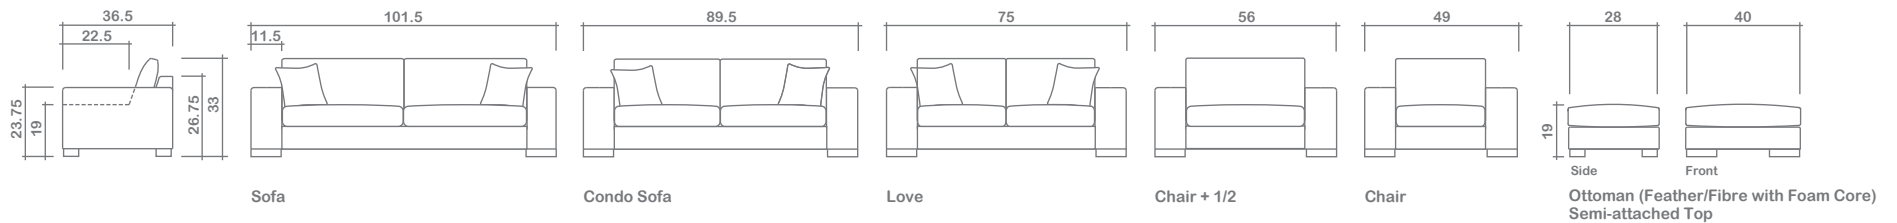

Harlem Collection

Top
 Sofa Chaise w/ Reversible Ottoman

Arms Detachable: Yes (Sofa only)

See Harlem Sectional Planner for more components

Sofa Beds Available: Yes (Dimensions vary to accommodate bed mechanism)

GENERAL INFORMATION:

- *dye-lot of the actual fabric and the swatch may not be exact match
- *no zipper/inserts in fibre filled toss pillows
- *overall dimensions may vary +/- 1"
- *see fabric swatch for exact colour

SPECIFICATIONS:

- Back:** Loose
- Back Pillows:** Box band, top stitch, feather/fibre fill
- Body:** Top stitch on arms
- Seat Cushions:** Box band, top stitch, 4" thick core foam wrapped w/ feather/fibre blend
- Suspension:** Seat: Springs | Back: Webbing
- Toss Pillows:** 18" X 18", simple stitch, feather/fibre blend insert w/ zipper

SOFABEDS:

- Overall height, seat height & arm height increases by 3.5"
- Overall depth increases by 1"
- Overall depth of sofabed increases approximately 53" when opened

LEG:

Hugo Dark