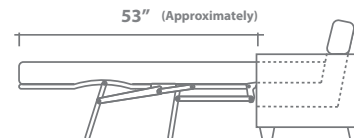

GENERAL INFORMATION:

- *dye-lot of the actual fabric and the swatch may not be exact match
- *no zipper/inserts in fibre filled toss pillows
- *overall dimensions may vary +/- 1"
- *see fabric swatch for exact colour

SPECIFICATIONS:

- Back:** Loose
- Back Pillows:** Box band, top stitch, feather/fibre fill
- Body:** Top stitch on arms
- Seat Cushions:** Box band, top stitch, 4" thick core foam wrapped w/ feather/fibre blend
- Suspension:** Seat: Springs | Back: Webbing
- Toss Pillows:** 18" X 18", simple stitch, feather/fibre blend insert w/ zipper

SOFABEDS:

- Overall height, seat height & arm height increases by 3.5"
- Overall depth increases by 1"
- Overall depth of sofabed increases approximately 53" when opened

LEG:

Hugo Dark