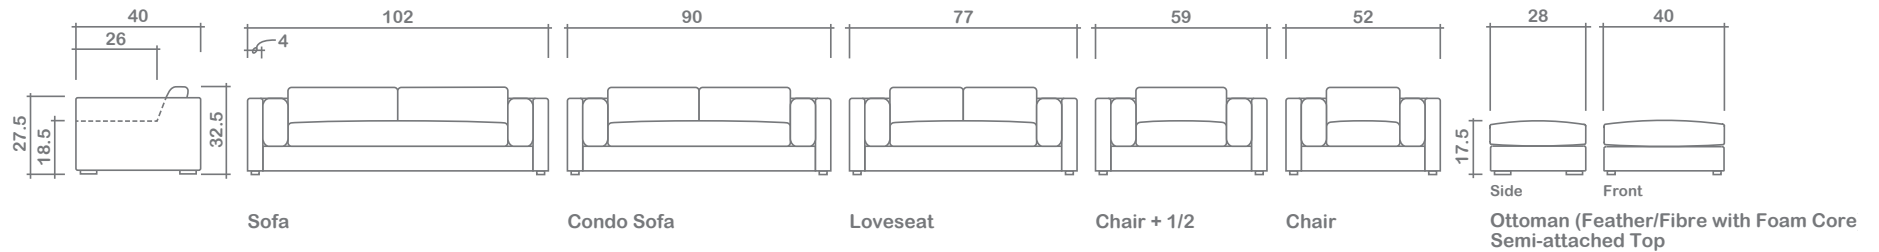

# Graydon Collection

**Arms Detachable:** No

**Sofa Beds Available:** No

**GENERAL INFORMATION:**

- \*dye-lot of the actual fabric and the swatch may not be exact match
- \*no zipper/inserts in fibre filled toss pillows
- \*overall dimensions may vary +/- 1"
- \*see fabric swatch for exact colour

**SPECIFICATIONS:**

- Back:** Loose
- Back Pillows:** Box band, top stitch, feather/fibre fill
- Side Pillows:** Box band, top stitch, feather/fibre fill
- Body:** Top stitch on arms & back
- Seat Cushions:** Box band, top stitch, bench, 5" thick (foam core w/ feather wrap)
- Suspension:** Seat: Springs | Back: Webbing
- Ottoman:** Top - foam core w/ feather wrap, semi-attached