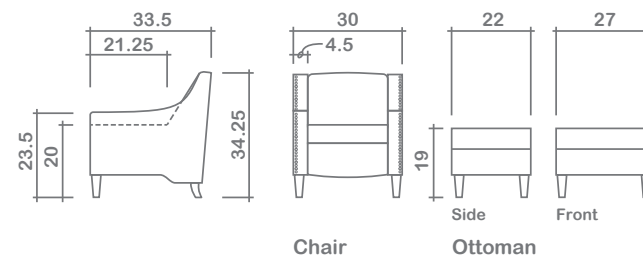

## Gaby Chair

**Arms Detachable:** No

**No other items available in this style**

**GENERAL INFORMATION:**

- \*dye-lot of the actual fabric and the swatch may not be exact match
- \*no zipper/inserts in fibre filled toss pillows
- \*overall dimensions may vary +/- 1"
- \*see fabric swatch for exact colour

**SPECIFICATIONS:**

- Back:** Tight
- Nailheads:** Arms, medium size, chrome stain
- Seat Cushion:** Box band, piped, 7" thick Crown Foam w/ polyester fibre wrap
- Suspension:** Seat: Springs | Back: Springs

**LEG:**

- Front: Moe Dark
- Back: 4" Back Dark