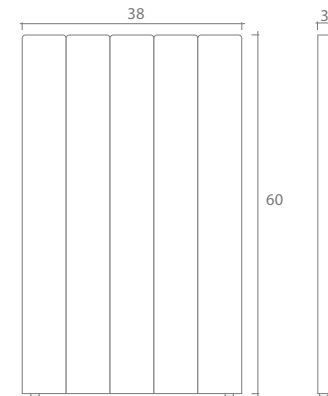

Gatsby Collection

Wings Detachable: No

Beds Available: No

GENERAL INFORMATION:

- *dye-lot of the actual fabric and the swatch may not be exact match
- *overall dimensions may vary +/- 1"
- *see fabric swatch for exact colour

SPECIFICATIONS:

5 Equal panel

- *Gatsby collection can be ordered for different combination of sizes and panels as per customer requirements
- *No wall mount provision

LEG:
Glides