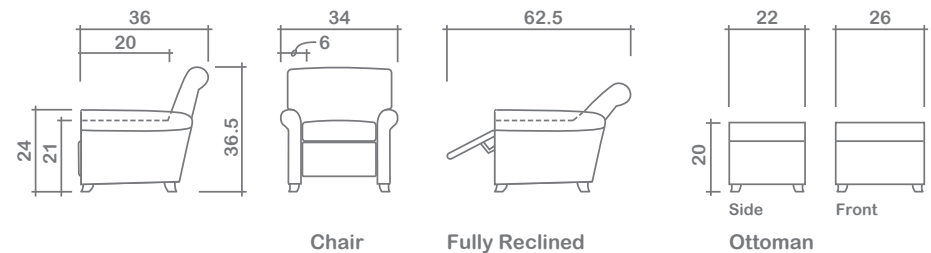

## Friday Recliner

**Arms Detachable:** No

**No other items available in this style**

**GENERAL INFORMATION:**

- \*dye-lot of the actual fabric and the swatch may not be exact match
- \*no zipper/inserts in fibre filled toss pillows
- \*overall dimensions may vary +/- 1"
- \*see fabric swatch for exact colour

**SPECIFICATIONS:**

- Back:** Tight
- Body Piping:** Arm facing, back sides
- Seat Cushion:** Box band, piped, 6" thick Foam w/ polyester fibre wrap
- Suspension:** Seat: Webbing | Back: Springs

**LEG:**

- Front & Ottoman: Sydney Back Small Dark
- Back: 3" Back Dark