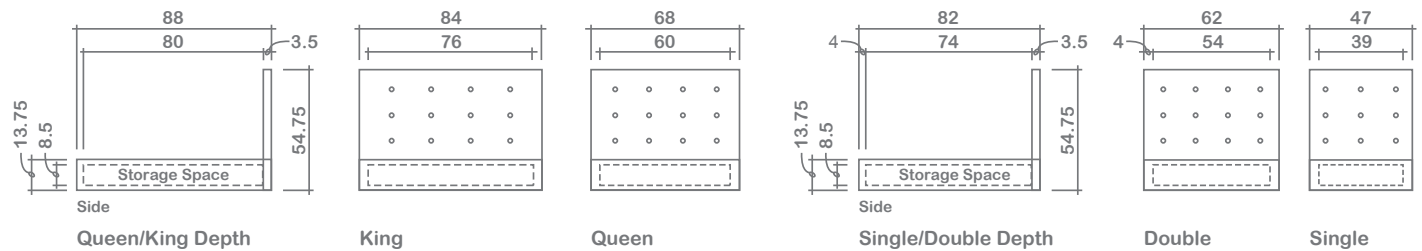

Fraser Storage Bed

King, Queen & Double Sizes: Folding (2 halves) metal frame w/ wood slats | **Single Sizes:** Single piece metal frame w/ wood slats

Also Available: Headboards and beds without storage

GENERAL INFORMATION:

- *dye-lot of the actual fabric and the swatch / may not be exact match
- *height from top of siderails to top of slats is 2.5"
- *overall dimensions may vary +/- 1"
- *see fabric swatch for exact colour

SPECIFICATIONS:

- Headboard:** 12 buttons (4 X 3 rows),
Single: 9 buttons (3 X 3 rows)

ASSEMBLY COMPONENTS:

- Floorboards • Footboard • Headboard
- Siderails w/ hardware • Metal frame w/ slats • Legs

LEG: