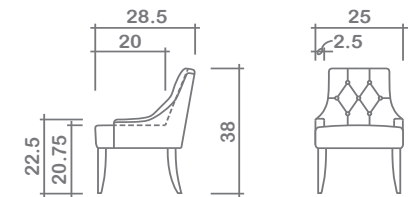

Flora Chair

Chair

Arms Detachable: No

No other items available in this style

GENERAL INFORMATION:

- *dye-lot of the actual fabric and the swatch may not be exact match
- *no zipper/inserts in fibre filled toss pillows
- *overall dimensions may vary +/- 1"
- *see fabric swatch for exact colour

SPECIFICATIONS:

- Back:** Tight, diamond tufted, 7 buttons
- Body:** Piping on outside arms & back
- Seat:** Tight, piped, 3" thick Crown Foam w/ polyester fibre wrap
- Suspension:** Seat: Webbing

LEG:

Flora Frame Dark