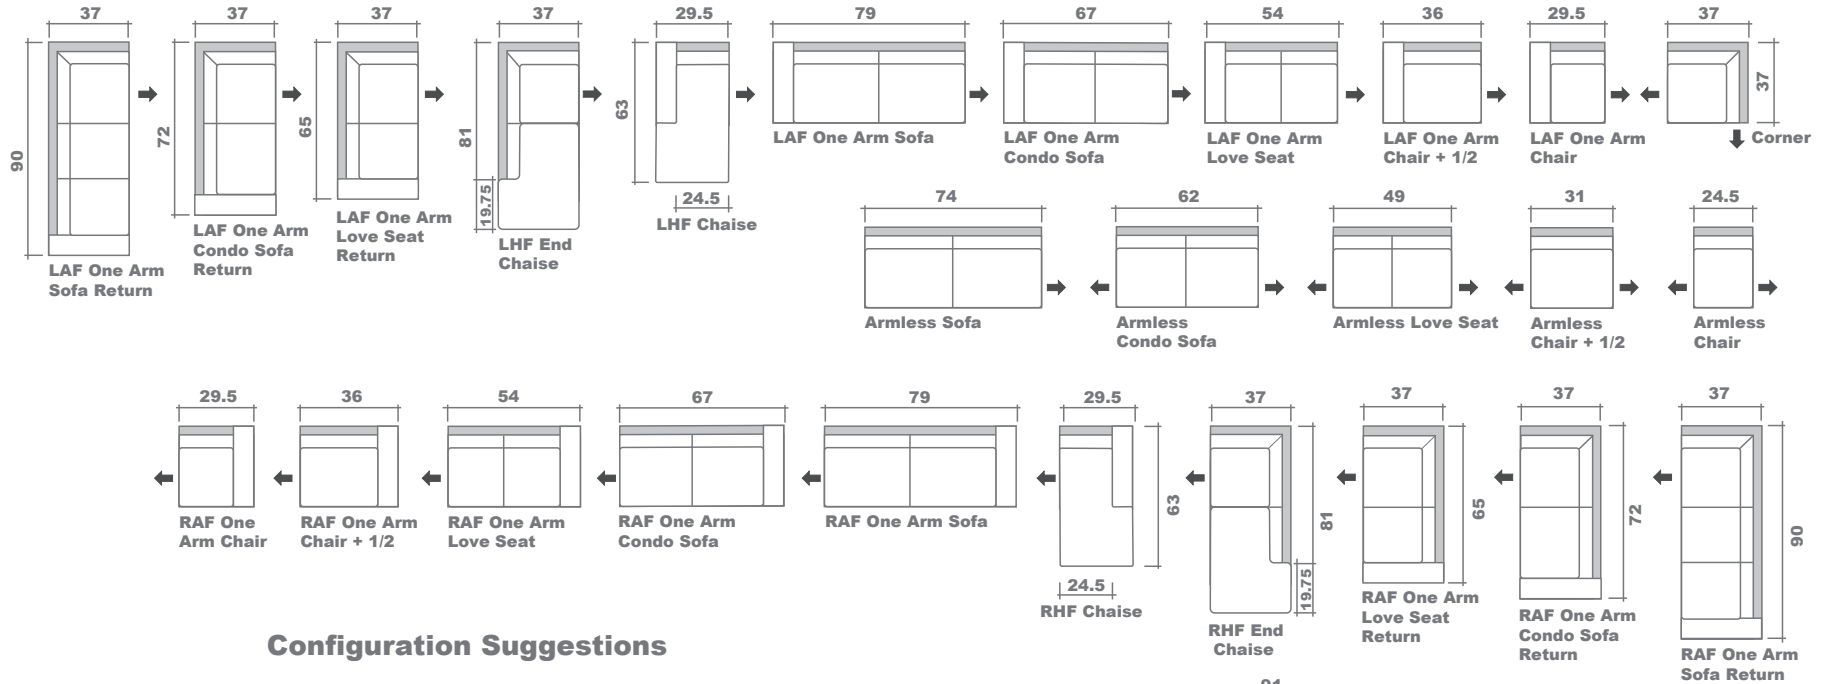

Ethan Sectional Planner

Configuration Suggestions

GENERAL INFORMATION:

*dye-lot of the actual fabric and the swatch may not be exact match
 *no zipper/inserts in fibre filled toss pillows

*overall dimensions may vary +/- 1"
 *see fabric swatch for exact colour