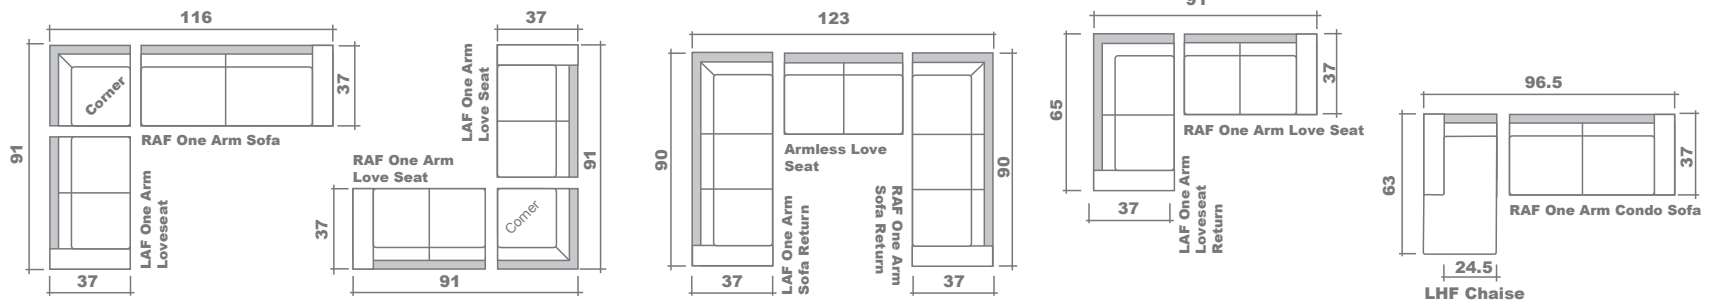

Ethan Sectional Planner

Configuration Suggestions

GENERAL INFORMATION:

*dye-lot of the actual fabric and the swatch may not be exact match
 *no zipper/inserts in fibre filled toss pillows

*overall dimensions may vary +/- 1"
 *see fabric swatch for exact colour