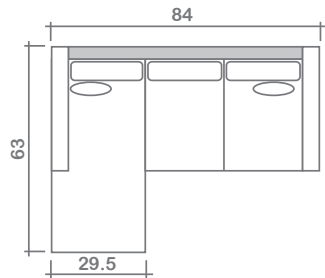

Ethan Collection

Top
 Sofa Chaise w/ Reversible Ottoman

Arms Detachable: No

See Ethan Sectional Planner for more components

Sofa Beds Available: No

GENERAL INFORMATION:

- *dye-lot of the actual fabric and the swatch may not be exact match
- *no zipper/inserts in fibre filled toss pillows
- *overall dimensions may vary +/- 1"
- *see fabric swatch for exact colour

SPECIFICATIONS:

- Back:** Loose
- Back Pillows:** Box band, top stitch, fibre fill
- Body:** Top stitch
- Seat Cushions:** Box band, top stitch, 7" thick crown foam w/ polyester fibre wrap
- Suspension:** Seat: Springs | Back: Webbing
- Toss:** Simple, 20" X 20", fibre fill

LEG:

Sleek 6" Black