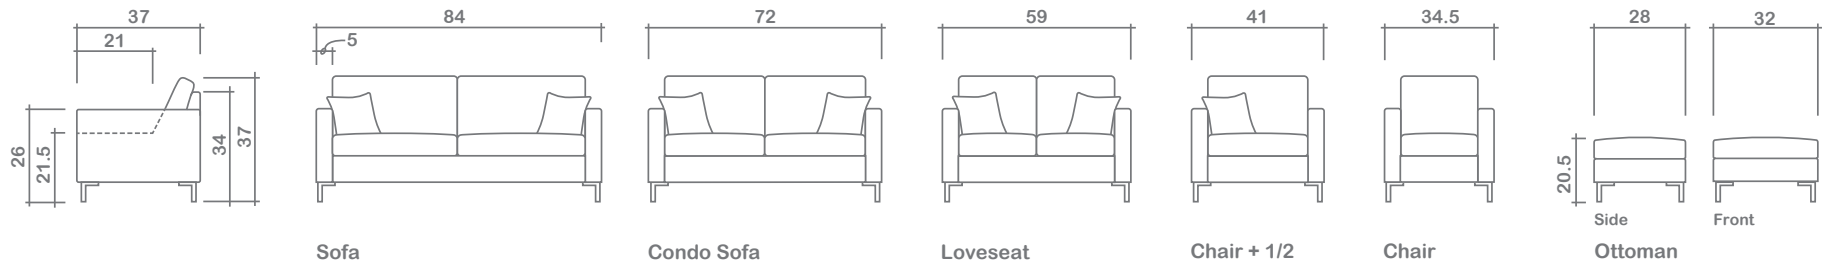

Ethan Collection

Top
 Sofa Chaise w/ Reversible Ottoman

Arms Detachable: No

See Ethan Sectional Planner for more components

Sofa Beds Available: No

GENERAL INFORMATION:

- *dye-lot of the actual fabric and the swatch may not be exact match
- *no zipper/inserts in fibre filled toss pillows
- *overall dimensions may vary +/- 1"
- *see fabric swatch for exact colour

SPECIFICATIONS:

- Back:** Loose
- Back Pillows:** Box band, top stitch, fibre fill
- Body:** Top stitch
- Seat Cushions:** Box band, top stitch, 7" thick crown foam w/ polyester fibre wrap
- Suspension:** Seat: Springs | Back: Webbing
- Toss:** Simple, 20" X 20", fibre fill

LEG:

Sleek 6" Black