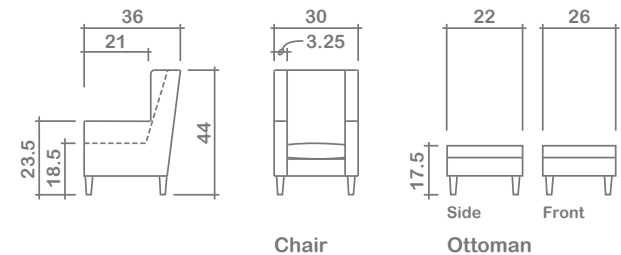

Empire Wing Chair

Arms Detachable: No

No other items available in this style

GENERAL INFORMATION:

- *dye-lot of the actual fabric and the swatch may not be exact match
- *no zipper/inserts in fibre filled toss pillows
- *overall dimensions may vary +/- 1"
- *see fabric swatch for exact colour

SPECIFICATIONS:

- Back:** Tight
- Body:** Top stitch on arms
- Seat Cushion:** Box band, top stitch, 5" thick Foam w/ polyester fibre wrap
- Suspension:** Seat: Webbing | Back: Springs

LEG:

Mckenna Dark