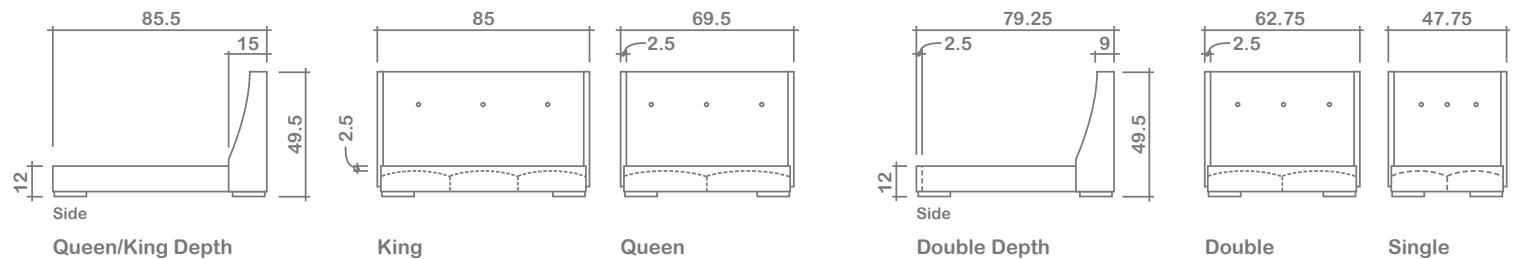

Ella Bed

Wings Detachable: No **King, Queen & Double Sizes:** Folding (2 halves) metal frame w/ wood slats | **Single Sizes:** Single piece metal frame w/ wood slats **Also Available:** Headboards & beds with storage (*Dimensions may vary*)

GENERAL INFORMATION:

- *dye-lot of the actual fabric and the swatch may not be exact match
- *height from top of siderails to top of slats is 2"
- *overall dimensions may vary +/- 1"
- *see fabric swatch for exact colour

SPECIFICATIONS:

- Body Piping:** On wings - outside facing only
- Headboard:** 3 buttons (3 X 1 row)

ASSEMBLY COMPONENTS:

- Footboard • Headboard • Siderails w/ hardware
- Metal frame w/ slats • Legs

STANDALONE HEADBOARD:

- Same dimensions & configurations

STORAGE BED DIMENSIONS:

- King:** 90"L X 87.75"D X 49.5"H
- Queen:** 74"L X 87.75"D X 49.5"H
- Double:** 68"L X 81.75"D X 49.5"H
- Single:** 53"L X 81.75"D X 49.5"H

LEG: