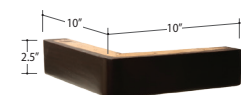

LEG:

Footboard/siderails: Mike Dark

Centre leg on slat frame:
Metal 8.5" Black