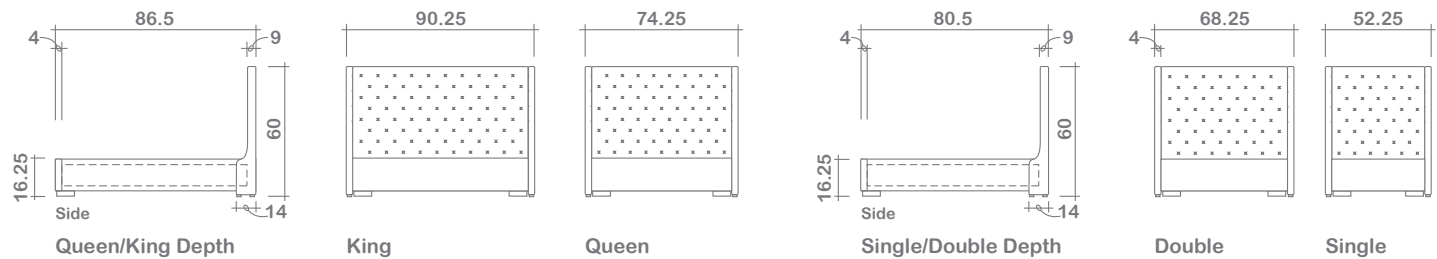

Eden Bed

Wings Detachable: No **King, Queen & Double Sizes:** Folding (2 halves) metal frame w/ wood slats | **Single Sizes:** Single piece metal frame w/ wood slats **Also Available:** Beds & Headboards

GENERAL INFORMATION:

- *dye-lot of the actual fabric and the swatch may not be exact match
- *height from top of siderails to top of slats is 2.5"
- *overall dimensions may vary +/- 1"
- *see fabric swatch for exact colour

SPECIFICATIONS:

- Body Piping:** On wings - outside facing only
- Headboard:** Deep diamond tufted, buttons; King-84, Queen-68, Double-60, Single-44, Wings-9 (all sizes inside each wing)

ASSEMBLY COMPONENTS: