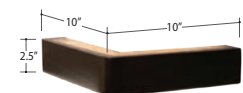

LEG:

Footboard/siderails: Mike Dark

Headboard: Glides

Centre leg on slat frame:
Metal 12" Black