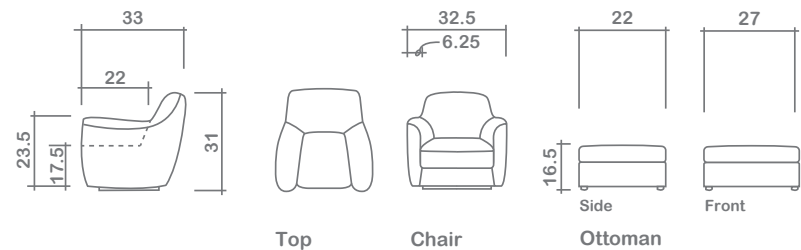

## Diesel Chair

**Arms Detachable:** No

**No other items available in this style**

**GENERAL INFORMATION:**

- \*dye-lot of the actual fabric and the swatch may not be exact match
- \*no zipper/inserts in fibre filled toss pillows
- \*overall dimensions may vary +/- 1"
- \*see fabric swatch for exact colour

**SPECIFICATIONS:**

- Back:** Tight
- Body:** Piping on arms & back
- Seat cushion:** Box band, piped, 7" thick crown foam w/ polyester fibre wrap
- Suspension:** Seat: Webbing | Back: Webbing

**LEG:**

- Swivel Base
- Ottoman: Plastic 1 1/2"