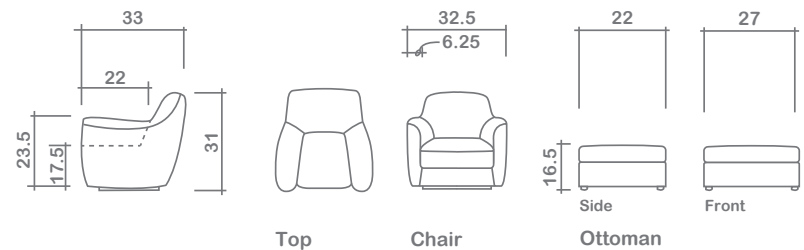

Diesel Chair

Arms Detachable: No

No other items available in this style

GENERAL INFORMATION:

- *dye-lot of the actual fabric and the swatch may not be exact match
- *no zipper/inserts in fibre filled toss pillows
- *overall dimensions may vary +/- 1"
- *see fabric swatch for exact colour

SPECIFICATIONS:

- Inside Back:** Tight
- Outside Back:** Zipper on outside back
- Body:** Piping on arms & back
- Seat cushion:** Box band, piped, 7" thick crown foam w/ polyester fibre wrap
- Suspension:** Seat: Webbing | Back: Webbing

LEG:

- Swivel Base
- Ottoman: Plastic 1 1/2"