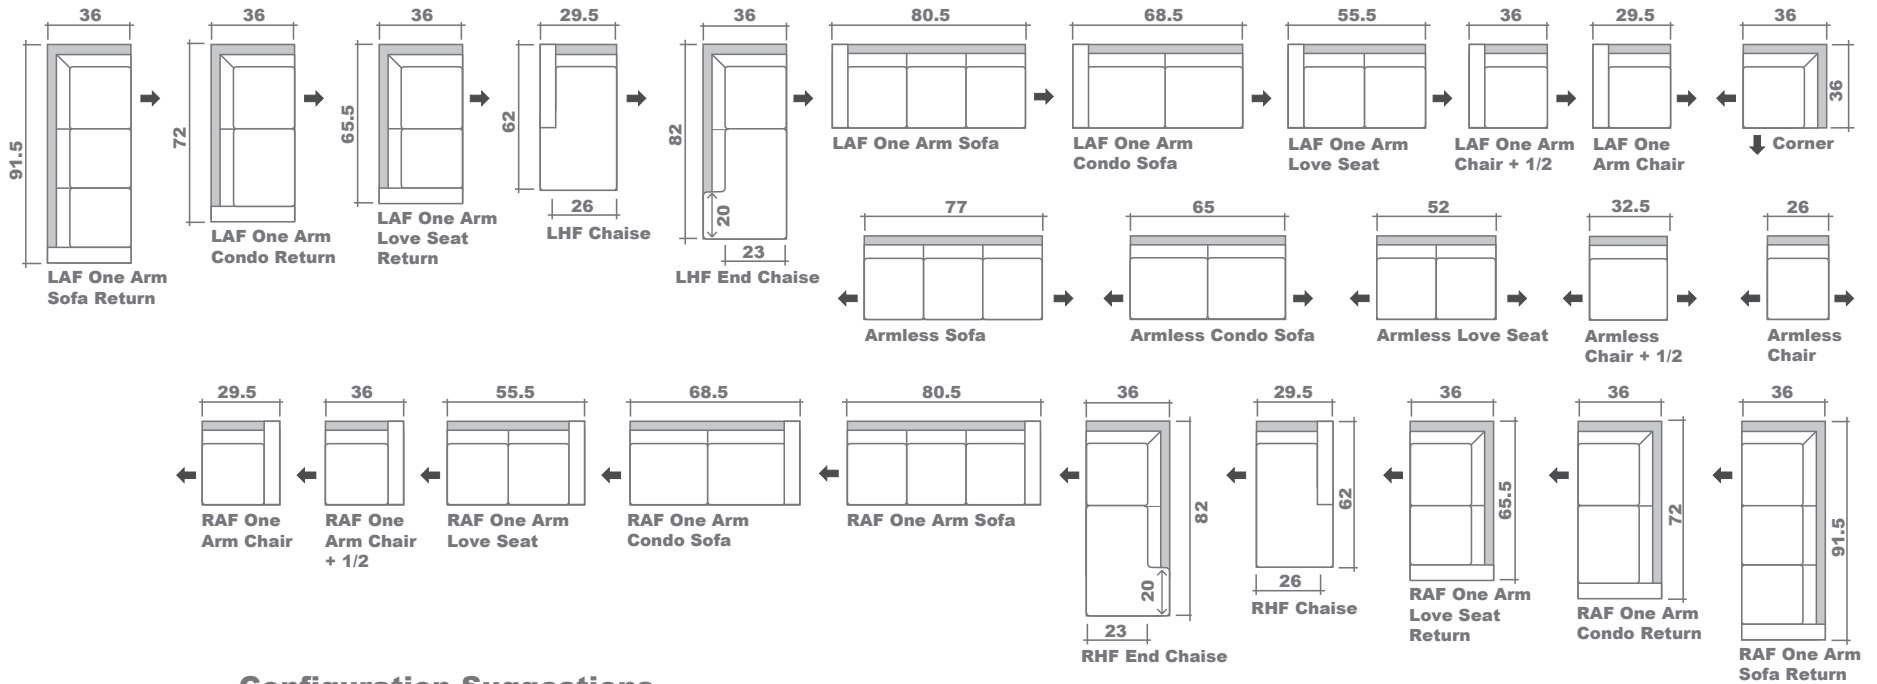

Denmore Sectional Planner

Configuration Suggestions

GENERAL INFORMATION:

*dye-lot of the actual fabric and the swatch may not be exact match
 *no zipper/inserts in fibre filled toss pillows

*overall dimensions may vary +/- 1"
 *see fabric swatch for exact colour