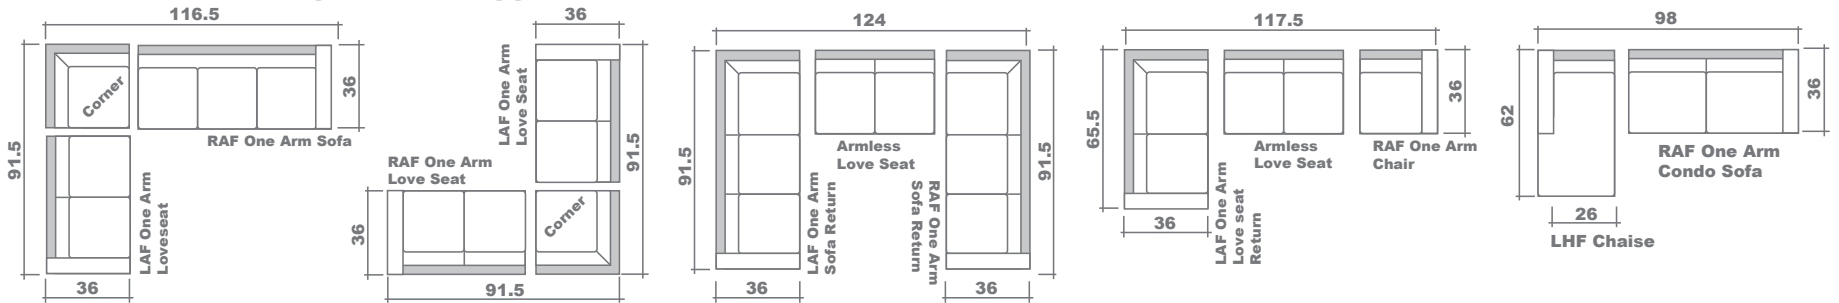

Denmore Sectional Planner

Configuration Suggestions

GENERAL INFORMATION:

*dye-lot of the actual fabric and the swatch may not be exact match
 *no zipper/inserts in fibre filled toss pillows

*overall dimensions may vary +/- 1"
 *see fabric swatch for exact colour