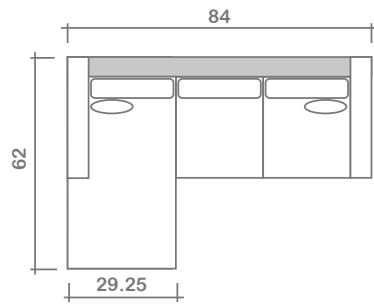

Denmore Collection

Top
 Sofa Chaise w/ Reversible Ottoman

Arms Detachable: No

See Denmore Sectional Planner for more components

Sofa Beds Available: Yes (Dimensions vary to accommodate bed mechanism)

GENERAL INFORMATION:

- *dye-lot of the actual fabric and the swatch may not be exact match
- *no zipper/inserts in fibre filled toss pillows
- *overall dimensions may vary +/- 1"
- *see fabric swatch for exact colour

SPECIFICATIONS:

- Back:** Loose
- Back Pillows:** Knife edge, piped, fibre fill
- Body:** Top stitch on arms facing, piping on outside arms - front & top
- Seat Cushions:** Box band, top stitch, 6" thick Crown Foam w/ polyester fibre wrap
- Suspension:** Seat: Springs | Back: Springs
- Toss Pillows:** 18" X 18", piped, fibre fill

SOFABEDS:

- Depth increases by 1"
- Overall height, seat height & arm height increases by 2"
- Overall depth of sofa bed increases approximately 53" when opened

LEG:

Clark Dark