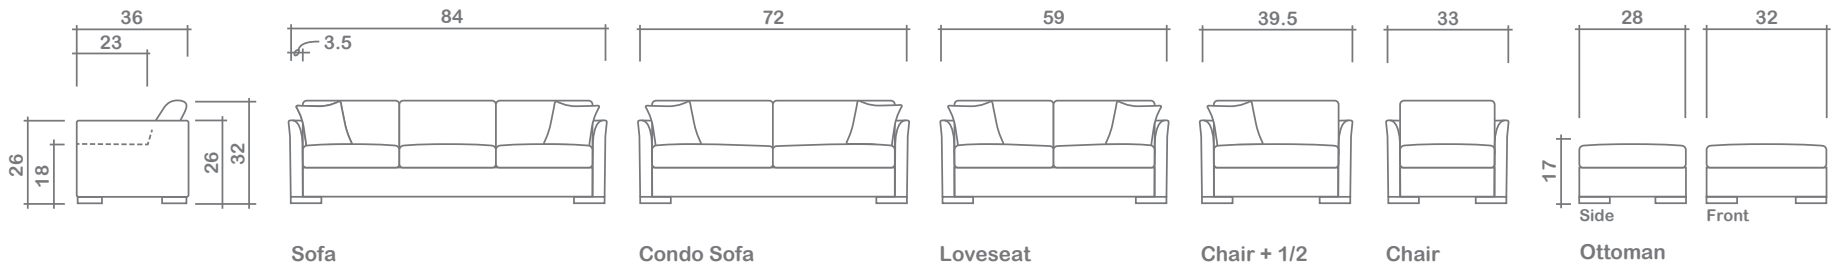

Denmore Collection

Top
 Sofa Chaise w/ Reversible Ottoman

Arms Detachable: No

See Denmore Sectional Planner for more components

Sofa Beds Available: Yes (Dimensions vary to accommodate bed mechanism)

GENERAL INFORMATION:

- *dye-lot of the actual fabric and the swatch may not be exact match
- *no zipper/inserts in fibre filled toss pillows
- *overall dimensions may vary +/- 1"
- *see fabric swatch for exact colour

SPECIFICATIONS:

- Back:** Loose
- Back Pillows:** Knife edge, piped, fibre fill
- Body:** Top stitch on arms facing, piping on outside arms - front & top
- Seat Cushions:** Box band, top stitch, 6" thick Crown Foam w/ polyester fibre wrap
- Suspension:** Seat: Springs | Back: Springs
- Toss Pillows:** 18" X 18", piped, fibre fill

SOFABEDS:

- Depth increases by 1"
- Overall height, seat height & arm height increases by 2"
- Overall depth of sofa bed increases approximately 53" when opened

LEG:

Clark Dark