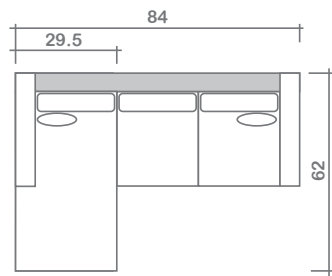

Denmore Collection

Top
 Sofa/Chaise

Arms Detachable: No

See Denmore Sectional Planner for more components

Sofa Beds Available: Yes (*Dimensions vary to accommodate bed mechanism*)

GENERAL INFORMATION:

- *dye-lot of the actual fabric and the swatch may not be exact match
- *no zipper/inserts in fibre filled toss pillows
- *overall dimensions may vary +/- 1"
- *see fabric swatch for exact colour

SPECIFICATIONS:

- Back:** Loose
- Back Pillows:** Knife edge, piped, fibre fill
- Body:** Top stitch on arms facing, piping on outside arms - front & top
- Seat Cushions:** Box band, top stitch, 6" thick Crown Foam w/ polyester fibre wrap
- Suspension:** Seat: Springs | Back: Springs
- Toss Pillows:** 18" X 18", piped, fibre fill

SOFABEDS:

- Depth increases by 1"
- Overall height, seat height & arm height increases by 2"
- Overall depth of sofa bed increases approximately 53" when opened

LEG:

Clark Dark