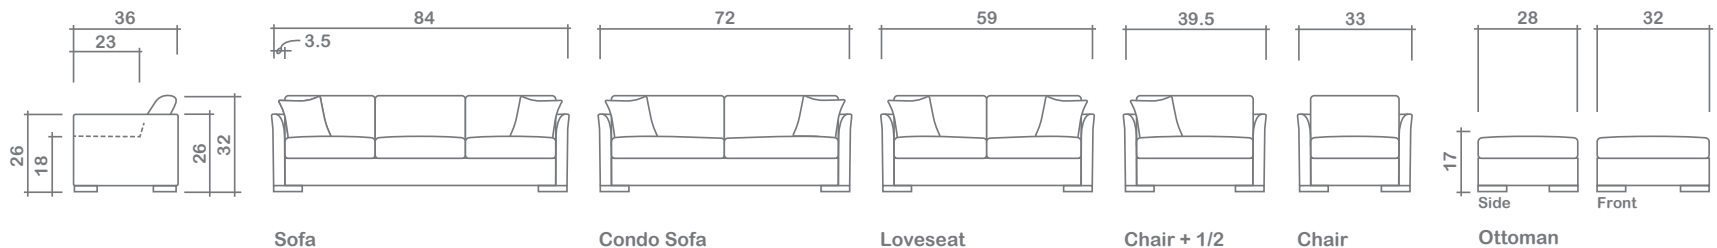

Denmore Collection

Top
 Sofa/Chaise

Arms Detachable: No

See Denmore Sectional Planner for more components

Sofa Beds Available: Yes (*Dimensions vary to accommodate bed mechanism*)

GENERAL INFORMATION:

- *dye-lot of the actual fabric and the swatch may not be exact match
- *no zipper/inserts in fibre filled toss pillows
- *overall dimensions may vary +/- 1"
- *see fabric swatch for exact colour

SPECIFICATIONS:

- Back:** Loose
- Back Pillows:** Knife edge, piped, fibre fill
- Body:** Top stitch on arms facing, piping on outside arms - front & top
- Seat Cushions:** Box band, top stitch, 6" thick Crown Foam w/ polyester fibre wrap
- Suspension:** Seat: Springs | Back: Springs
- Toss Pillows:** 18" X 18", piped, fibre fill

SOFABEDS:

- Depth increases by 1"
- Overall height, seat height & arm height increases by 2"
- Overall depth of sofa bed increases approximately 53" when opened

LEG:

Clark Dark