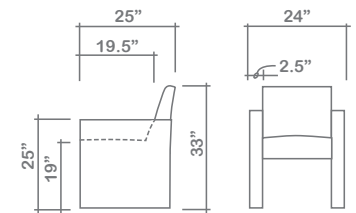

Delft Chair

Chair

Arms Detachable: No

No other items available in this style

GENERAL INFORMATION:

- *dye-lot of the actual fabric and the swatch may not be exact match
- *overall dimensions may vary +/- 1"
- *see fabric swatch for exact colour

SPECIFICATIONS:

- **Back:** Tight
- **Body:** Top stitch
- **Seat Cushion:** Tight
- **Suspension:** Seat: Springs | Back: Webbing

LEG:

Glides