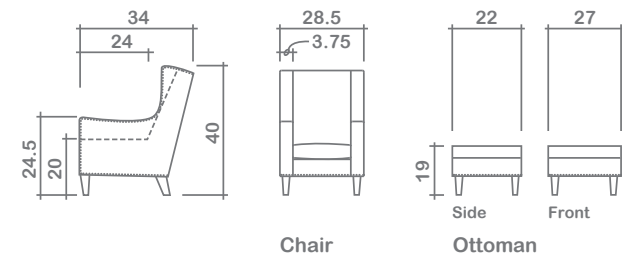

Dante Chair

Arms Detachable: No

No other items available in this style

GENERAL INFORMATION:

- *dye-lot of the actual fabric and the swatch may not be exact match
- *no zipper/inserts in fibre filled toss pillows
- *overall dimensions may vary +/- 1"
- *see fabric swatch for exact colour

SPECIFICATIONS:

- Back:** Tight
- Body:** Top stitch on arms
- Seat Cushions:** Box band, piped, 6" thick crown foam w/ polyester fibre wrap
- Suspension:** Seat: Springs | Back: Springs
- Nailheads:** All around as shown in the picture including back, medium, chrome stain