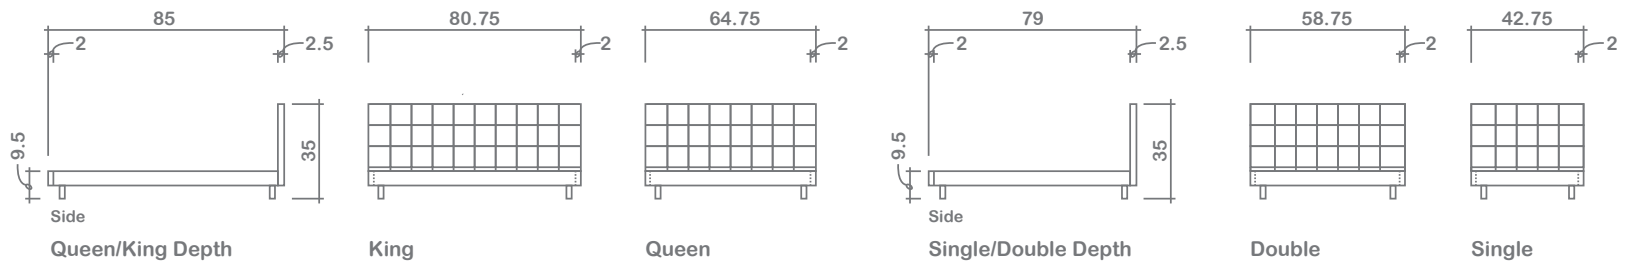

Cubic Bed Collection

King, Queen & Double Sizes: Folding (2 halves) metal frame w/ wood slats | **Single Sizes:** Single piece metal frame w/ wood slats

Also Available: Headboards w/ glides

GENERAL INFORMATION:

- *dye-lot of the actual fabric and the swatch / may not be exact match
- *height from top of siderails to top of slats is 2.5"
- *overall dimensions may vary +/- 1"
- *see fabric swatch for exact colour

SPECIFICATIONS:

Headboard: Blind square tufted: King-9x3, Queen-7x3, Double-6x3, Single-4x3

ASSEMBLY COMPONENTS:

- Footboard • Headboard
- Siderails w/ hardware • Metal frame w/ slats • Legs

STANDALONE HEADBOARD:

- Same dimensions & configurations
- Glides w/ standalone headboard

LEG:

Cylinder 4" Chrome

Centre leg on slat frame:
 Metal 7" Black