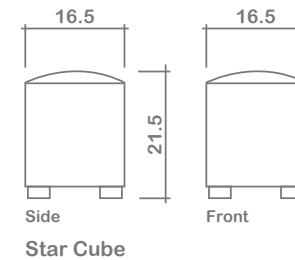

Cubes

Cube with Castors

Cube York

Star Cube

Cube Tube

GENERAL INFORMATION:

- *dye-lot of the actual fabric and the swatch may not be exact match
- *no zipper/inserts in fibre filled toss pillows
- *overall dimensions may vary +/- 1"
- *see fabric swatch for exact colour
- *soft and medium foam not covered under warranty

SPECIFICATIONS:

- Body:** Top stitch (Cube w/ Castors, Star Cube, York Cube)
- Body Piping:** Cube Tube
- Seat Cushion:** 5" thick firm foam w/ polyester fibre wrap

LEG:

- Cube with Castors: Castors
- Star Cube: Star Cube Dark
- Cube York: Havana Dark
- Cube Tube: No legs