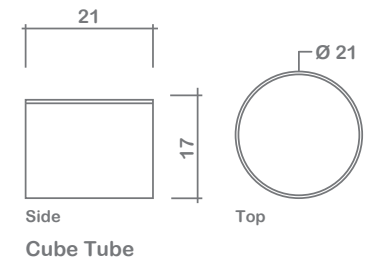

Cubes

Cube with Castors

Cube York

Star Cube

Cube Tube

GENERAL INFORMATION:

- *dye-lot of the actual fabric and the swatch may not be exact match
- *no zipper/inserts in fibre filled toss pillows
- *overall dimensions may vary +/- 1"
- *see fabric swatch for exact colour
- *soft and medium foam not covered under warranty

SPECIFICATIONS:

- Body:** Top stitch (Cube w/ Castors, Star Cube, York Cube)
- Body Piping:** Cube Tube
- Seat Cushion:** 5" thick firm foam w/ polyester fibre wrap

LEG:

- Cube with Castors: Castors
- Star Cube: Star Cube Dark
- Cube York: Havana Dark
- Cube Tube: No legs