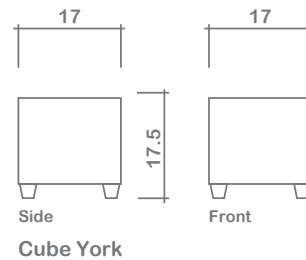

Cubes

Cube with Castors

Cube York

Star Cube

Cube Tube

GENERAL INFORMATION:

- *dye-lot of the actual fabric and the swatch may not be exact match
- *no zipper/inserts in fibre filled toss pillows
- *overall dimensions may vary +/- 1"
- *see fabric swatch for exact colour
- *soft and medium foam not covered under warranty

SPECIFICATIONS:

- Body:** Top stitch (Cube w/ Castors, Star Cube, York Cube)
- Body Piping:** Cube Tube
- Seat Cushion:** 5" thick firm foam w/ polyester fibre wrap

LEG:

- Cube with Castors: Castors
- Star Cube: Star Cube Dark
- Cube York: Havana Dark
- Cube Tube: No legs