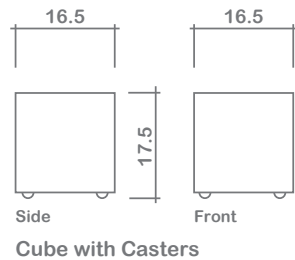

Cubes

Cube with Castors

Cube York

Star Cube

Cube Tube

GENERAL INFORMATION:

- *dye-lot of the actual fabric and the swatch may not be exact match
- *no zipper/inserts in fibre filled toss pillows
- *overall dimensions may vary +/- 1"
- *see fabric swatch for exact colour
- *soft and medium foam not covered under warranty

SPECIFICATIONS:

- Body:** Top stitch (Cube w/ Castors, Star Cube, York Cube)
- Body Piping:** Cube Tube
- Seat Cushion:** 5" thick firm foam w/ polyester fibre wrap

LEG:

- Cube with Castors: Castors
- Star Cube: Star Cube Dark
- Cube York: Havana Dark
- Cube Tube: No legs