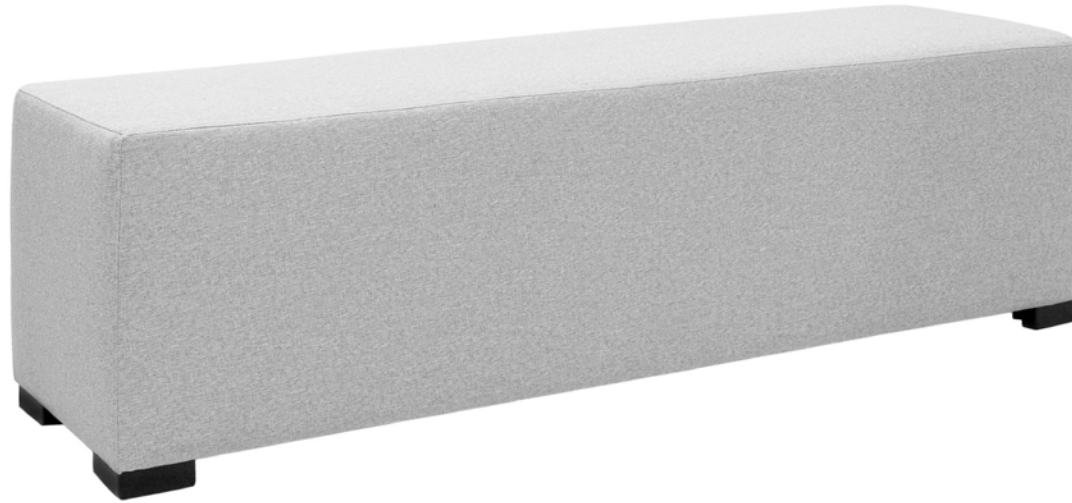

## Cube Bench

### GENERAL INFORMATION:

- \*dye-lot of the actual fabric and the swatch may not be exact match
- \*no zipper/inserts in fibre filled toss pillows
- \*overall dimensions may vary +/- 1"
- \*see fabric swatch for exact colour

### SPECIFICATIONS:

- Body:** Top stitch
- Cushion:** 8.5" thick firm foam

### LEG:

Star Cube Dark