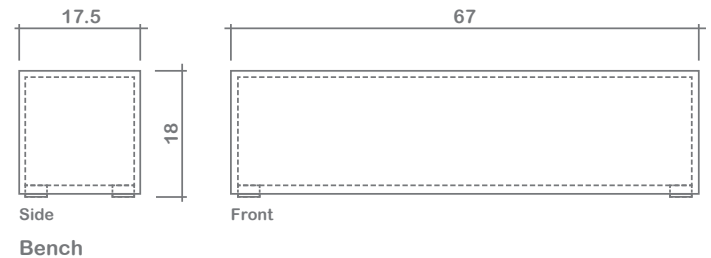

## Cube Bench

### GENERAL INFORMATION:

- \*dye-lot of the actual fabric and the swatch may not be exact match
- \*no zipper/inserts in fibre filled toss pillows
- \*overall dimensions may vary +/- 1"
- \*see fabric swatch for exact colour

### SPECIFICATIONS:

- Body:** Top stitch
- Cushion:** 8.5" thick firm foam