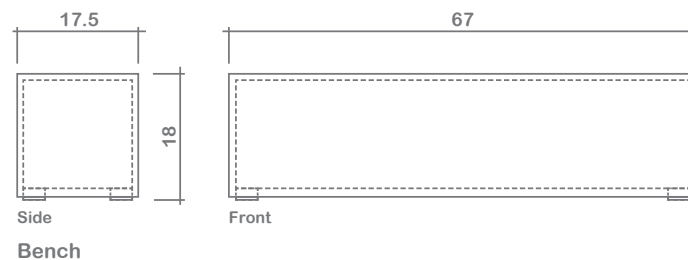

## Cube Bench

### GENERAL INFORMATION:

- \*dye-lot of the actual fabric and the swatch may not be exact match
- \*no zipper/inserts in fibre filled toss pillows
- \*overall dimensions may vary +/- 1"
- \*see fabric swatch for exact colour

### SPECIFICATIONS:

- Body:** Top stitch
- Cushion:** 8.5" thick Foam