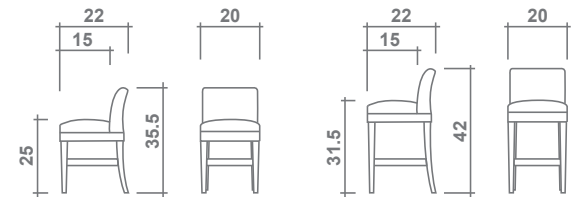

## Cuba Stools

Barstool

Counter Stool

Counter Stool

Bar Stool

**No other items available in this style**

**GENERAL INFORMATION:**

- \*dye-lot of the actual fabric and the swatch may not be exact match
- \*overall dimensions may vary +/- 1"
- \*see fabric swatch for exact colour

**SPECIFICATIONS:**

- Back:** Tight
- Body Piping:** Seat border
- Seat Cushion:** Tight, 2.5" thick Foam
- Suspension:** Seat: Webbing | Back: Webbing

**LEG:**

- Cuba Frame
- \*Stains available: black, dark, walnut, light, antique and grey.