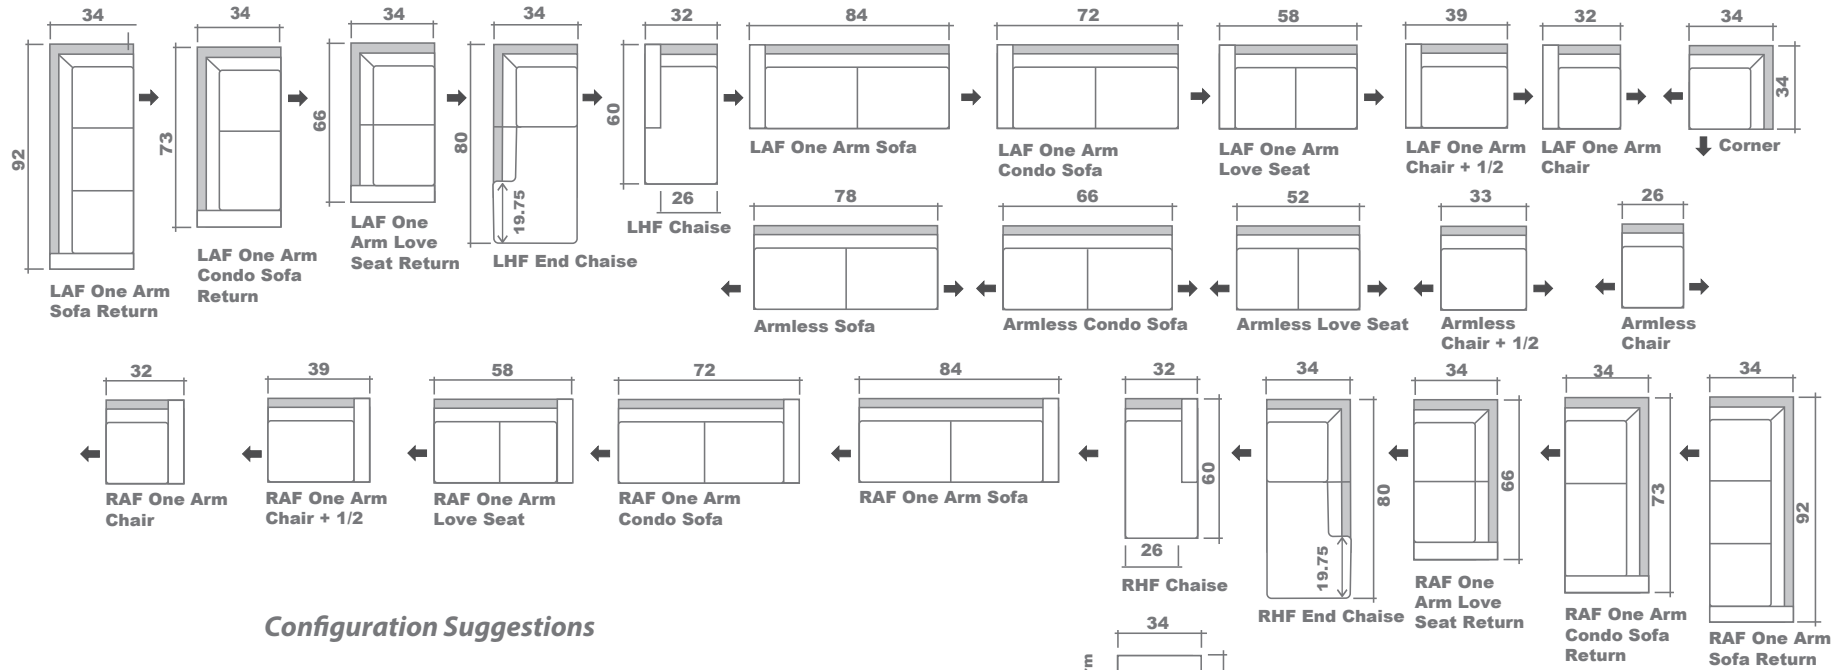

Cruz Sectional Planner

Configuration Suggestions

GENERAL INFORMATION:

- *dye-lot of the actual fabric and the swatch may not be exact match
- *no zipper/inserts in fibre filled toss pillows

- *overall dimensions may vary +/- 1"
- *see fabric swatch for exact colour