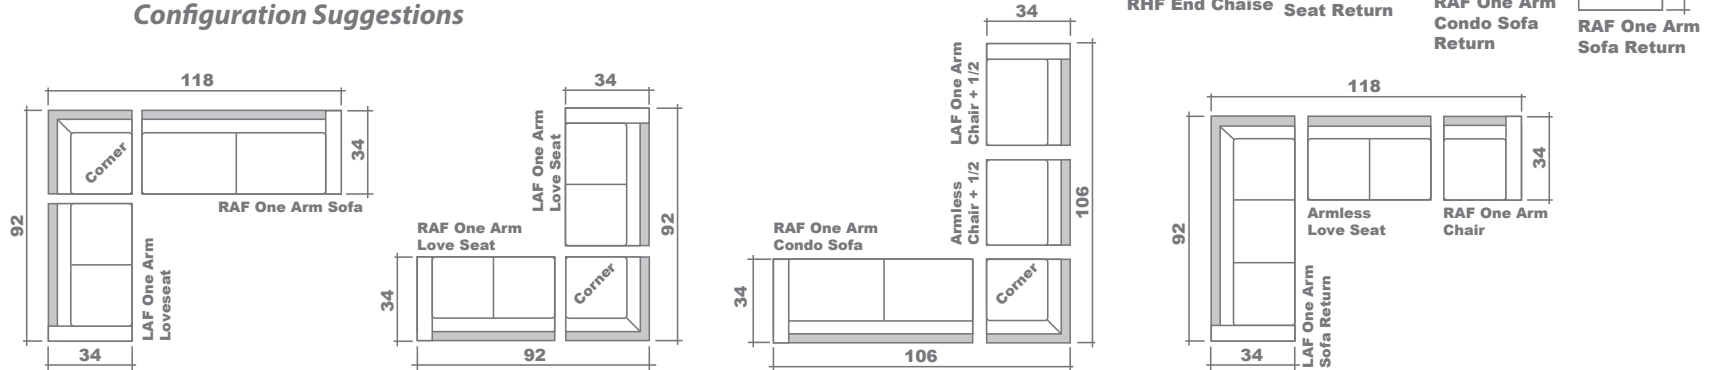

Cruz Sectional Planner

Configuration Suggestions

GENERAL INFORMATION:

- *dye-lot of the actual fabric and the swatch may not be exact match
- *no zipper/inserts in fibre filled toss pillows

- *overall dimensions may vary +/- 1"
- *see fabric swatch for exact colour