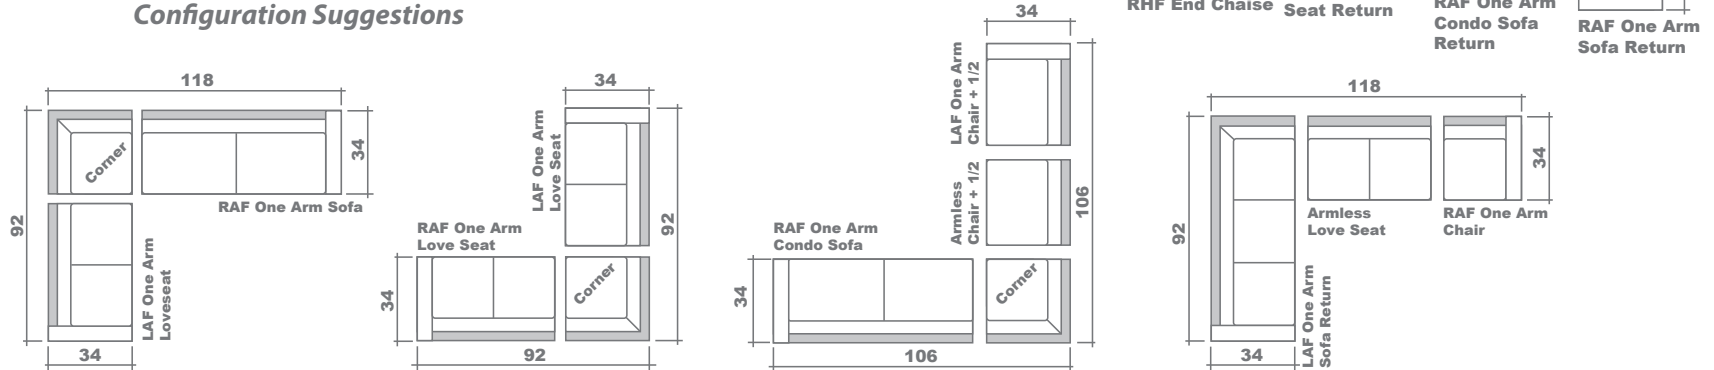

# Cruz Sectional Planner

## Configuration Suggestions

### GENERAL INFORMATION:

- \*dye-lot of the actual fabric and the swatch may not be exact match
- \*no zipper/inserts in fibre filled toss pillows

- \*overall dimensions may vary +/- 1"
- \*see fabric swatch for exact colour