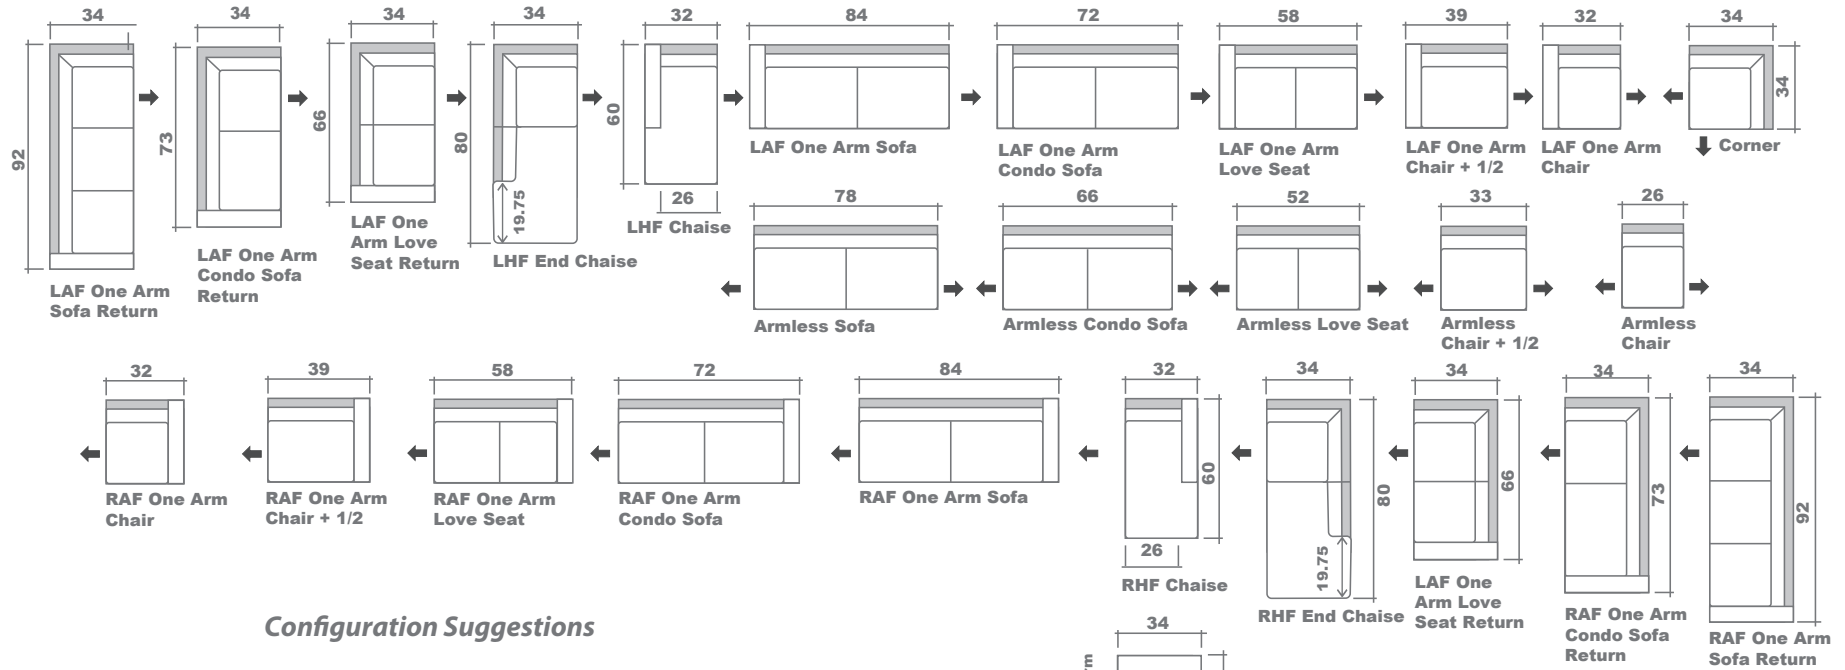

# Cruz Sectional Planner

## Configuration Suggestions

### GENERAL INFORMATION:

- \*dye-lot of the actual fabric and the swatch may not be exact match
- \*no zipper/inserts in fibre filled toss pillows

- \*overall dimensions may vary +/- 1"
- \*see fabric swatch for exact colour