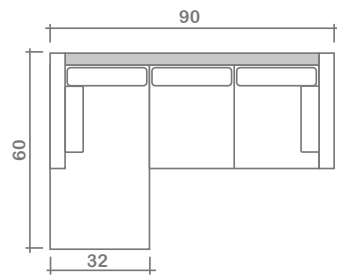

Cruz Collection

Top
 Sofa Chaise w/ Reversible Ottoman

Arms Detachable: No

See Cruz Sectional Planner for more components

Sofa Beds Available: No

GENERAL INFORMATION:

- *dye-lot of the actual fabric and the swatch may not be exact match
- *no zipper/inserts in fibre filled toss pillows
- *overall dimensions may vary +/- 1"
- *see fabric swatch for exact colour

SPECIFICATIONS:

- Back:** Tight, piped top edge, vertical pleats w/ buttons:
 SF-9 X 2 rows, CSF-8 X 2 rows, LS- 6 X 2 rows,
 C5-4 X 2 rows, CH-3 X 2 rows
- Body Piping:** Arms, kick plate
- Arms:** Vertical pleats w/ buttons-3X2 rows each arm
- Seat Cushions:** Box band, piped, 6" thick crown foam w/ polyester fibre wrap
- Suspension:** Seat: Springs | Back: Springs
- Toss Pillows:** Bolster, piped, 5" dia X 20", foam fill