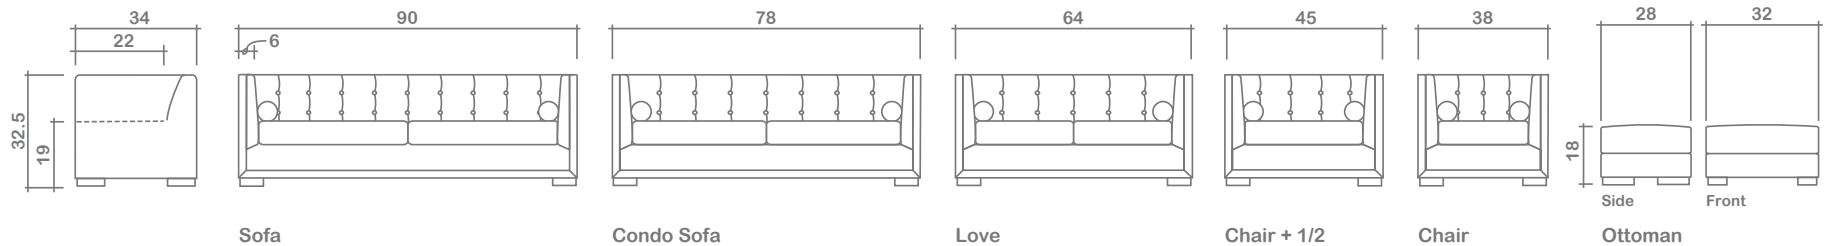

Cruz Collection

Top
 Sofa Chaise w/ Reversible Ottoman

Arms Detachable: No

See Cruz Sectional Planner for more components

Sofa Beds Available: No

GENERAL INFORMATION:

- *dye-lot of the actual fabric and the swatch may not be exact match
- *no zipper/inserts in fibre filled toss pillows
- *overall dimensions may vary +/- 1"
- *see fabric swatch for exact colour

SPECIFICATIONS:

- Back:** Tight, piped top edge, vertical pleats w/ buttons:
 SF-9 X 2 rows, CSF-8 X 2 rows, LS- 6 X 2 rows,
 C5-4 X 2 rows, CH-3 X 2 rows
- Body Piping:** Arms, kick plate
- Arms:** Vertical pleats w/ buttons-3X2 rows each arm
- Seat Cushions:** Box band, piped, 6" thick crown foam w/ polyester fibre wrap
- Suspension:** Seat: Springs | Back: Springs
- Toss Pillows:** Bolster, piped, 5" dia X 20", foam fill