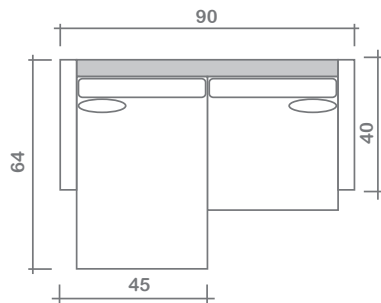

Crosby Collection

Top
 Sofa Chaise w/ Reversible Ottoman

Arms Detachable: No

See Crosby Sectional Planner for more components

Sofa Beds Available: No

GENERAL INFORMATION:

- *dye-lot of the actual fabric and the swatch may not be exact match
- *no zipper/inserts in fibre filled toss pillows
- *overall dimensions may vary +/- 1"
- *see fabric swatch for exact colour

SPECIFICATIONS:

- Back:** Loose
- Back Pillows:** Knife Edge, piped, fibre fill
- Body:** Piping on arms
- Seat Cushions:** Box band, piped, 7" thick Crown Foam w/ polyester fibre wrap
- Suspension:** Seat: Webbing | Back: Webbing
- Toss Pillows:** 20" x 20", 24" x 24", piped, fibre fill