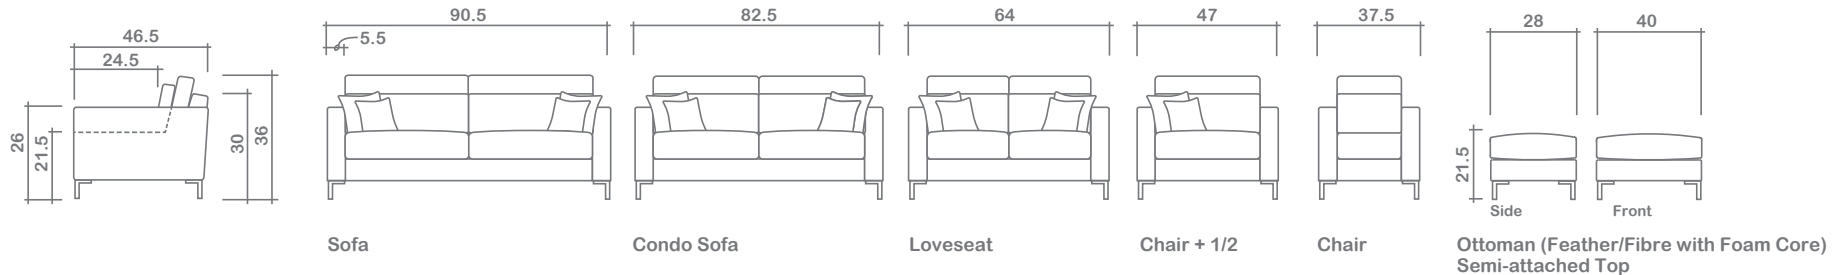

Crete Collection

Top
 Sofa Chaise w/ Reversible Ottoman

Arms Detachable: No

See Crete Sectional Planner for more components

Sofa Beds Available: No

GENERAL INFORMATION:

- *dye-lot of the actual fabric and the swatch may not be exact match
- *no zipper/inserts in fibre filled toss pillows
- *overall dimensions may vary +/- 1"
- *see fabric swatch for exact colour

SPECIFICATIONS:

- Back:** Loose
- Back Pillows:** Main pack pillow and secondary back pillow - box band, piped, feather/fibre blend fill
- Body:** Arms - piping
- Seat Cushions:** Box band, piped, 5.5" thick foam core w/ feather/fibre blend wrap
- Suspension:** Seat: Webbing | Back: Webbing
- Toss Pillows:** 24" x 24" & 20" x 20", piped, feather/fibre blend fill inserts

LEG:

- Front: Sleek 6" Chrome
- Ottoman: Sleek 6" Chrome