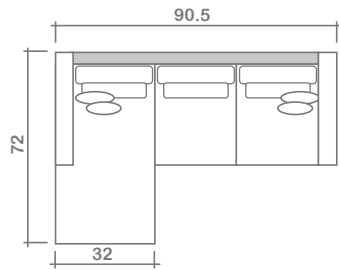

Crete Collection

Top
Sofa Chaise w/ Reversible Ottoman