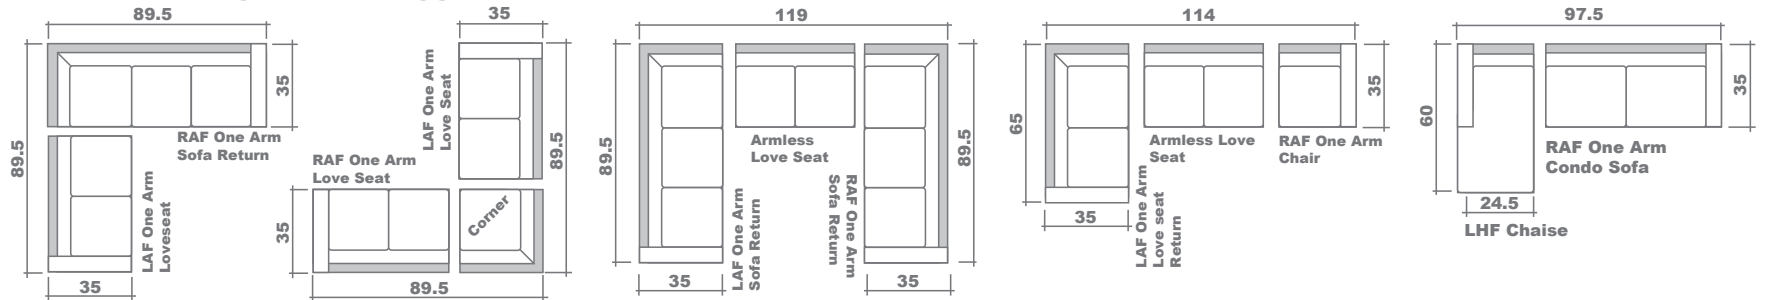

Costello Sectional Planner

Configuration Suggestions

GENERAL INFORMATION:

*dye-lot of the actual fabric and the swatch may not be exact match
 *no zipper/inserts in fibre filled toss pillows

*overall dimensions may vary +/- 1"
 *see fabric swatch for exact colour