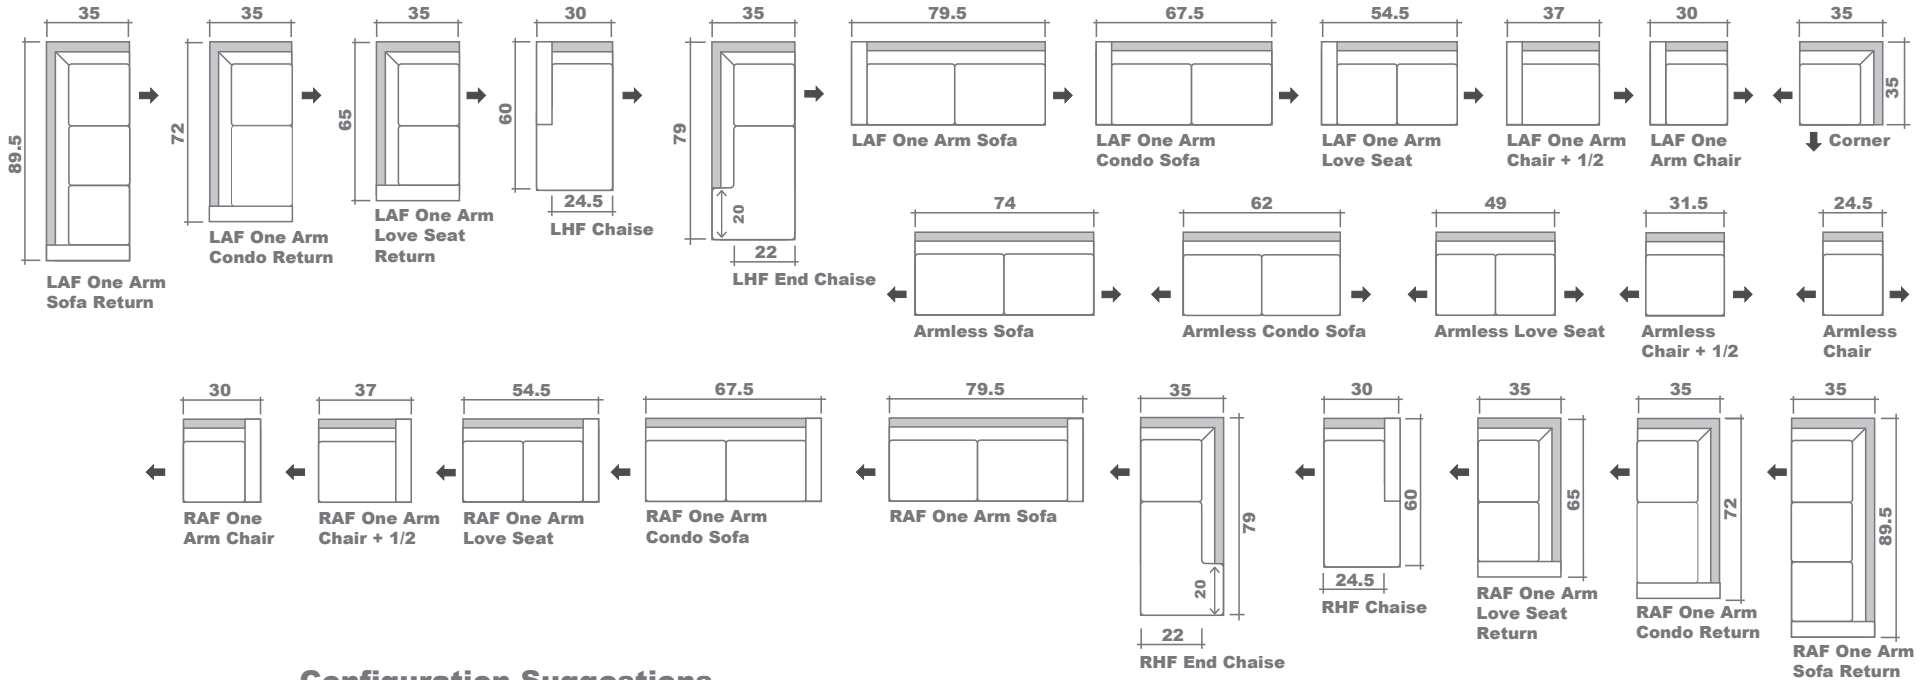

Costello Sectional Planner

Configuration Suggestions

GENERAL INFORMATION:

*dye-lot of the actual fabric and the swatch may not be exact match
 *no zipper/inserts in fibre filled toss pillows

*overall dimensions may vary +/- 1"
 *see fabric swatch for exact colour