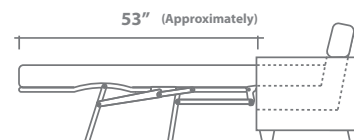

Costello Collection

Top
 Sofa Chaise w/ Reversible Ottoman

Arms Detachable: No

See Costello Sectional Planner for more components

Sofa Beds Available: Yes (Dimensions vary to accommodate bed mechanism)

GENERAL INFORMATION:

- *dye-lot of the actual fabric and the swatch may not be exact match
- *no zipper/inserts in fibre filled toss pillows
- *overall dimensions may vary +/- 1"
- *see fabric swatch for exact colour

SPECIFICATIONS:

- Back:** Tight, w/ buttons (SF-11x1, CSF-9x1, LS-7x1, C5-4x1, CH-3x1)
- Body:** Piping on inside back
- Seat Cushions:** Box band, piped, 6" thick Crown Foam w/ polyester fibre wrap
- Suspension:** Seat: Springs | Back: Springs
- Toss Pillows:** Simple, 18" x 18", fibre fill

SOFABEDS:

- Overall height, seat height & arm height increases by 2"
- Overall depth of sofabed increases approximately 53" when opened

LEG:

Star Cube Dark