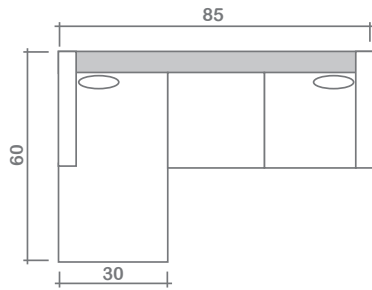

Costello Collection

Top
 Sofa Chaise w/ Reversible Ottoman

Arms Detachable: No

See Costello Sectional Planner for more components

Sofa Beds Available: Yes (Dimensions vary to accommodate bed mechanism)

GENERAL INFORMATION:

- *dye-lot of the actual fabric and the swatch may not be exact match
- *no zipper/inserts in fibre filled toss pillows
- *overall dimensions may vary +/- 1"
- *see fabric swatch for exact colour

SPECIFICATIONS:

- Back:** Tight, w/ buttons (SF-11x1, CSF-9x1, LS-7x1, C5-4x1, CH-3x1)
- Body:** Piping on inside back
- Seat Cushions:** Box band, piped, 6" thick Crown Foam w/ polyester fibre wrap
- Suspension:** Seat: Springs | Back: Springs
- Toss Pillows:** Simple, 18" x 18", fibre fill

SOFABEDS:

- Overall height, seat height & arm height increases by 2"
- Overall depth of sofabed increases approximately 53" when opened

LEG:

Star Cube Dark