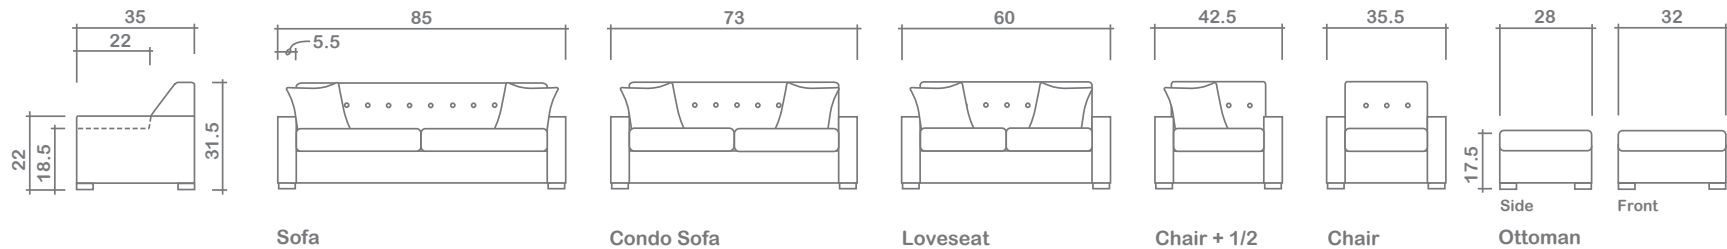

Costello Collection

Top
 Sofa Chaise w/ Reversible Ottoman

Arms Detachable: No

See Costello Sectional Planner for more components

Sofa Beds Available: Yes (Dimensions vary to accommodate bed mechanism)

GENERAL INFORMATION:

- *dye-lot of the actual fabric and the swatch may not be exact match
- *no zipper/inserts in fibre filled toss pillows
- *overall dimensions may vary +/- 1"
- *see fabric swatch for exact colour

SPECIFICATIONS:

- Back:** Tight, w/ buttons (SF-11x1, CSF-9x1, LS-7x1, C5-4x1, CH-3x1)
- Body:** Piping on inside back
- Seat Cushions:** Box band, piped, 6" thick Crown Foam w/ polyester fibre wrap
- Suspension:** Seat: Springs | Back: Springs
- Toss Pillows:** Simple, 18" x 18", fibre fill

SOFABEDS:

- Overall height, seat height & arm height increases by 2"
- Overall depth of sofabed increases approximately 53" when opened

LEG:

Star Cube Dark