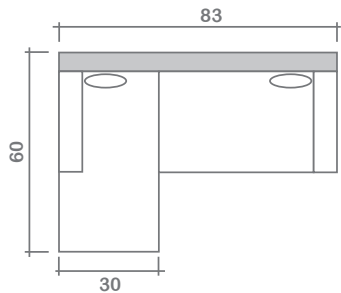

Costanza Collection