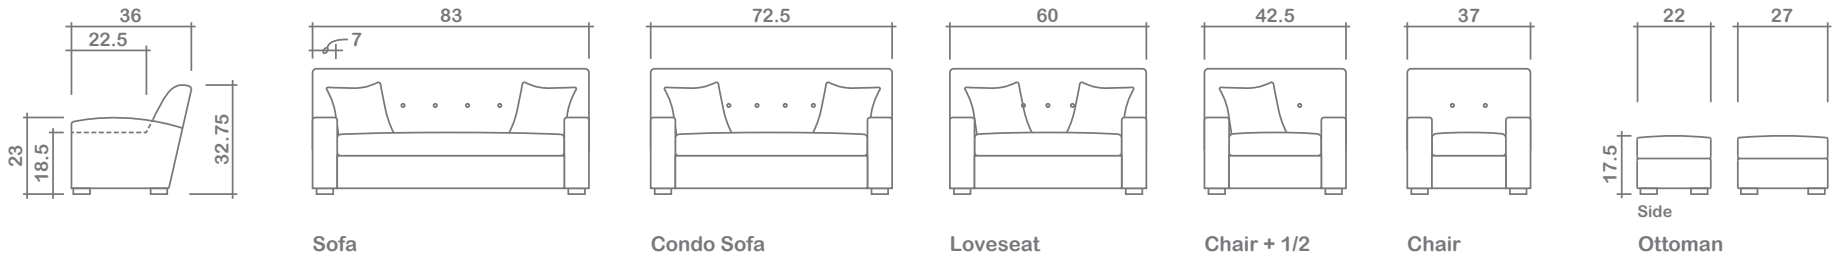

Costanza Collection

Top
 Sofa Chaise w/ Reversible Ottoman

Arms Detachable: No

See Costanza Sectional Planner for more components

Sofa Beds Available: Yes (Dimensions vary to accommodate bed mechanism)

GENERAL INFORMATION:

- *dye-lot of the actual fabric and the swatch may not be exact match
- *no zipper/inserts in fibre filled toss pillows
- *overall dimensions may vary +/- 1"
- *see fabric swatch for exact colour

SPECIFICATIONS:

- Back:** Tight, w/ buttons(SF-6, CSF-5, LS-4, C5-3, CH-2)
- Body:** Arms top stitch
- Seat Cushions:** Box band, top stitch, bench seat, 7" thick foam w/ polyester fibre wrap
- Suspension:** Seat: Springs | Back: Springs
- Toss Pillows:** Simple, 18" x 18", fibre fill

SOFABEDS:

- Overall height, seat height & arm height increases by 3"
- Overall depth of sofabed increases approximately 53" when opened

LEG:

Roscoe Dark