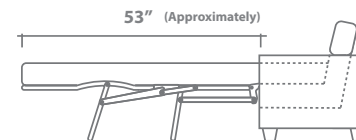

Costanza Collection

Top
 Sofa Chaise w/ Reversible Ottoman

Arms Detachable: No

See Costanza Sectional Planner for more components

Sofa Beds Available: Yes (Dimensions vary to accommodate bed mechanism)

GENERAL INFORMATION:

- *dye-lot of the actual fabric and the swatch may not be exact match
- *no zipper/inserts in fibre filled toss pillows
- *overall dimensions may vary +/- 1"
- *see fabric swatch for exact colour

SPECIFICATIONS:

- Back:** Tight, w/ buttons(SF-6, CSF-5, LS-4, C5-3, CH-2)
- Body:** Arms top stitch
- Seat Cushions:** Box band, top stitch, bench seat, 7" thick foam w/ polyester fibre wrap
- Suspension:** Seat: Springs | Back: Springs
- Toss Pillows:** Simple, 18" x 18", fibre fill

SOFABEDS:

- Overall height, seat height & arm height increases by 3"
- Overall depth of sofabed increases approximately 53" when opened

LEG:

Roscoe Dark