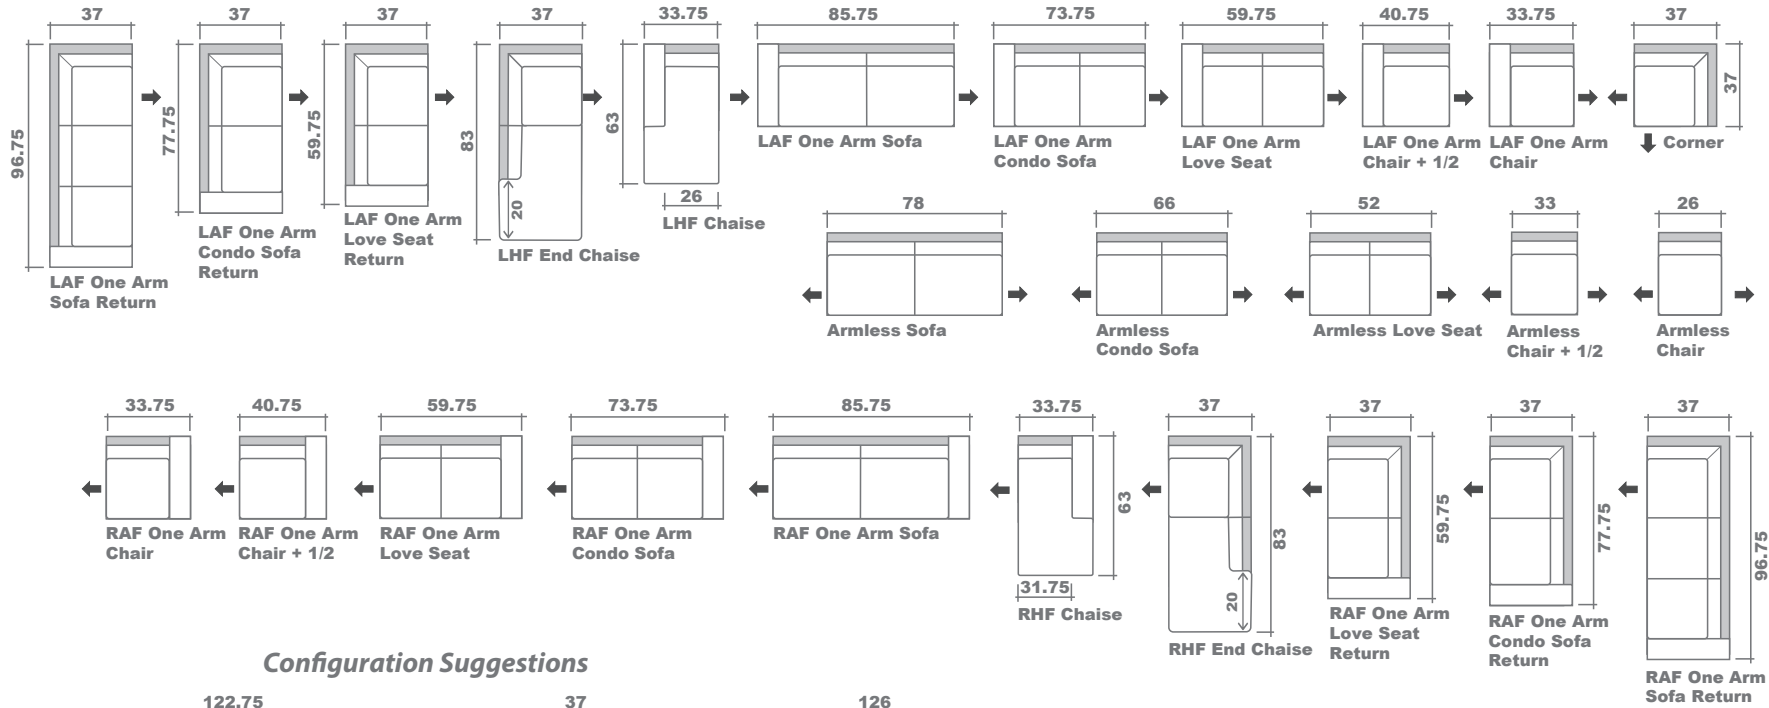

# Cornel Sectional Planner

## Configuration Suggestions

**GENERAL INFORMATION:**

\*dye-lot of the actual fabric and the swatch may not be exact match  
 \*no zipper/inserts in fibre filled toss pillows

\*overall dimensions may vary +/- 1"  
 \*see fabric swatch for exact colour