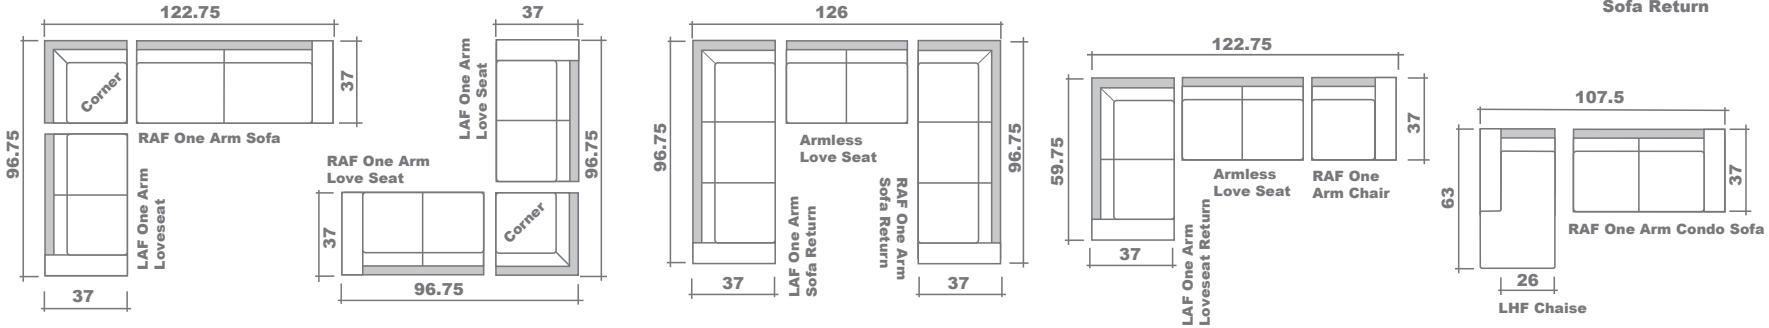

# Cornel Sectional Planner

## Configuration Suggestions

**GENERAL INFORMATION:**

\*dye-lot of the actual fabric and the swatch may not be exact match  
 \*no zipper/inserts in fibre filled toss pillows

\*overall dimensions may vary +/- 1"  
 \*see fabric swatch for exact colour