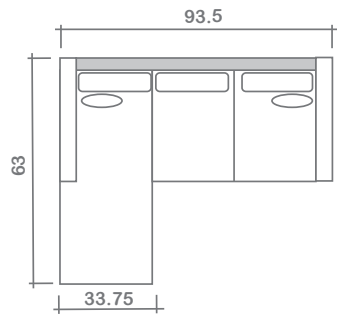

# Cornell Collection

Top  
 Sofa Chaise w/ Reversible Ottoman

**Arms Detachable:** No

See Cornell Sectional Planner for more components

**Sofa Beds Available:** Yes (Dimensions vary to accommodate bed mechanism)

**GENERAL INFORMATION:**

- \*dye-lot of the actual fabric and the swatch may not be exact match
- \*no zipper/inserts in fibre filled toss pillows
- \*overall dimensions may vary +/- 1"
- \*see fabric swatch for exact colour

**SPECIFICATIONS:**

- Back:** Loose
- Back Pillows:** Knife edge w/ flange, fibre fill
- Body:** Arms top stitch, o/s arm piped
- Seat Cushions:** Box band, top stitch, 7" thick crown foam w/ polyester fibre wrap
- Suspension:** Seat: Springs | Back: Webbing
- Toss Pillows:** 20" x 20" square, simple, fibre fill

**SOFABEDS:**

- Overall height, seat height & arm height increases by 1.5"
- Overall depth of sofabed increases approximately 53" when opened

**LEG:**

August Dark