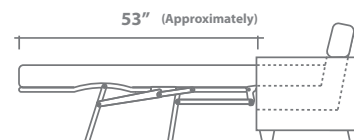

**GENERAL INFORMATION:**

- \*dye-lot of the actual fabric and the swatch may not be exact match
- \*no zipper/inserts in fibre filled toss pillows
- \*overall dimensions may vary +/- 1"
- \*see fabric swatch for exact colour

**SPECIFICATIONS:**

- Back:** Loose
- Back Pillows:** Knife edge w/ flange, fibre fill
- Body:** Arms top stitch, o/s arm piped
- Seat Cushions:** Box band, top stitch, 7" thick crown foam w/ polyester fibre wrap
- Suspension:** Seat: Springs | Back: Webbing
- Toss Pillows:** 20" x 20" square, simple, fibre fill

**SOFABEDS:**

- Overall height, seat height & arm height increases by 1.5"
- Overall depth of sofabed increases approximately 53" when opened

**LEG:**

August Dark