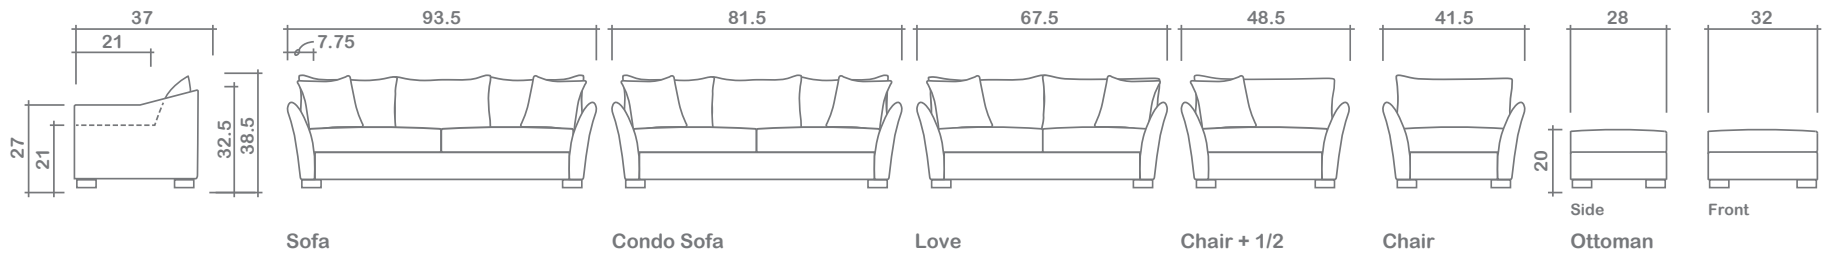

# Cornell Collection

Top  
 Sofa Chaise w/ Reversible Ottoman

**Arms Detachable:** No

See Cornell Sectional Planner for more components

**Sofa Beds Available:** Yes (Dimensions vary to accommodate bed mechanism)

**GENERAL INFORMATION:**

- \*dye-lot of the actual fabric and the swatch may not be exact match
- \*no zipper/inserts in fibre filled toss pillows
- \*overall dimensions may vary +/- 1"
- \*see fabric swatch for exact colour

**SPECIFICATIONS:**

- Back:** Loose
- Back Pillows:** Knife edge w/ flange, fibre fill
- Body:** Arms top stitch, o/s arm piped
- Seat Cushions:** Box band, top stitch, 7" thick crown foam w/ polyester fibre wrap
- Suspension:** Seat: Springs | Back: Webbing
- Toss Pillows:** 20" x 20" square, simple, fibre fill

**SOFABEDS:**

- Overall height, seat height & arm height increases by 1.5"
- Overall depth of sofabed increases approximately 53" when opened

**LEG:**

August Dark