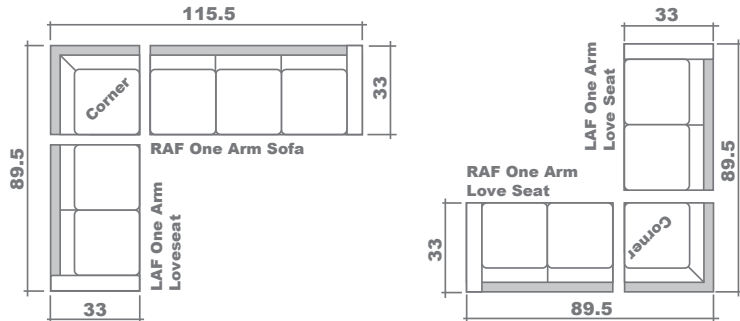

Conrad Sectional Planner

Configuration Suggestions

GENERAL INFORMATION:

*dye-lot of the actual fabric and the swatch may not be exact match
 *no zipper/inserts in fibre filled toss pillows

*overall dimensions may vary +/- 1"
 *see fabric swatch for exact colour