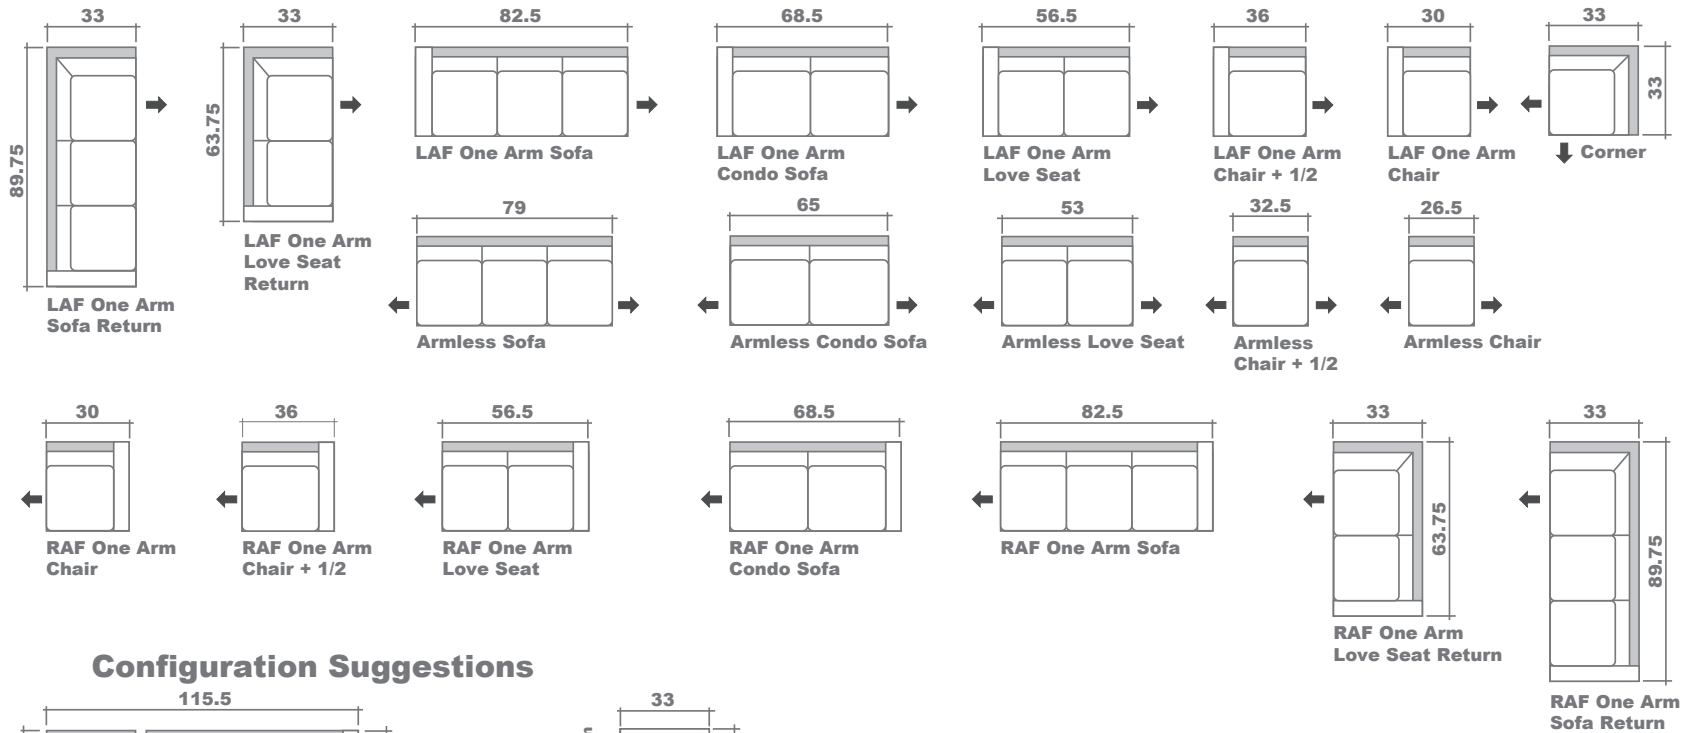

Conrad Sectional Planner

Configuration Suggestions

GENERAL INFORMATION:

*dye-lot of the actual fabric and the swatch may not be exact match
 *no zipper/inserts in fibre filled toss pillows

*overall dimensions may vary +/- 1"
 *see fabric swatch for exact colour