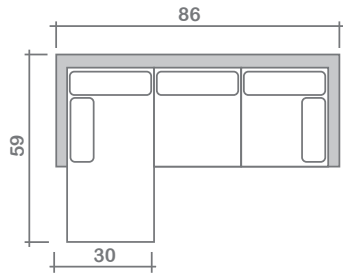

Conrad Collection

Top

Sofa Chaise w/ Reversible Ottoman