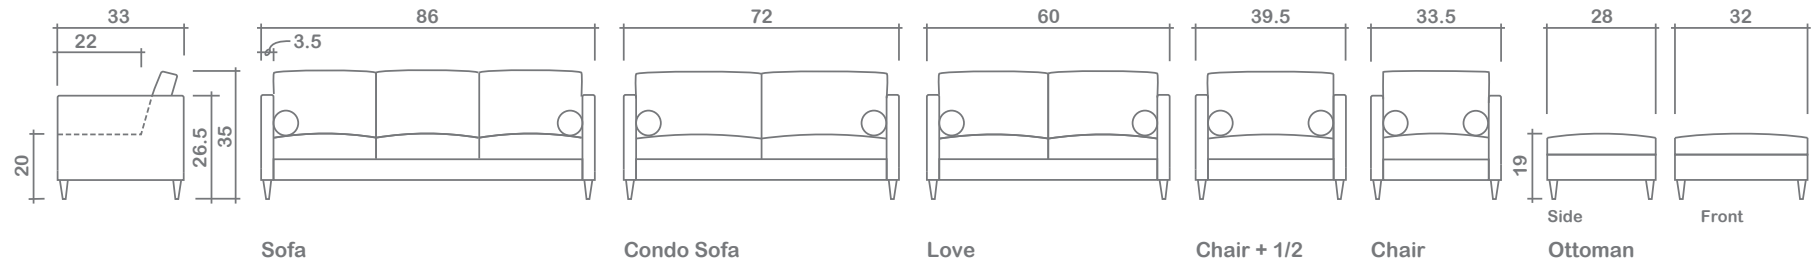

## Conrad Collection

Top

Sofa Chaise w/ Reversible Ottoman

Sofa

Condo Sofa

Love

Chair + 1/2

Chair

Ottoman

**Arms Detachable:** No

See Conrad Sectional Planner for more components

**Sofa Beds Available:** No

**GENERAL INFORMATION:**

- \*dye-lot of the actual fabric and the swatch may not be exact match
- \*no zipper/inserts in fibre filled toss pillows
- \*overall dimensions may vary +/- 1"
- \*see fabric swatch for exact colour

**SPECIFICATIONS:**

- Back:** Loose
- Back Pillows:** Box band, top stitch, fibre fill
- Body:** Top stitch arms
- Seat Cushions:** Box band, top stitch, 6" thick Foam w/ polyester fibre wrap
- Suspension:** Seat: Webbing | Back: Webbing
- Toss Pillows:** Bolster, 5" dia. X 23", top stitch, foam fill