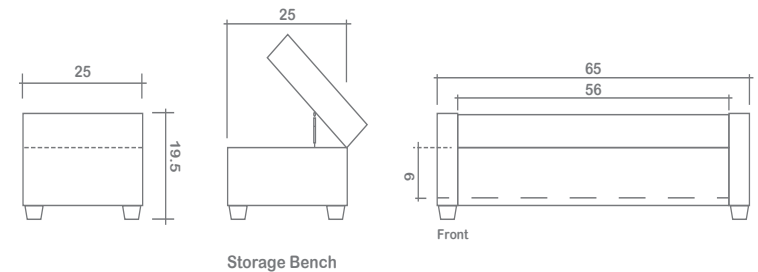

Cologne Storage Bench

Child Protection: 1. Gas cylinders to dampen the fall of lid
 2. Air holes in bottom & top boards

GENERAL INFORMATION:

- *dye-lot of the actual fabric and the swatch may not be exact match
- *no zipper/inserts in fibre filled toss pillows
- *overall dimensions may vary +/- 1"
- *see fabric swatch for exact colour

SPECIFICATIONS:

- Body:** Simple
- Lid:** Buttons (5 X 2 rows)
- Cushion:** 5.5" thick firm foam w/ polyester fibre wrap

LEG:

Havana Dark