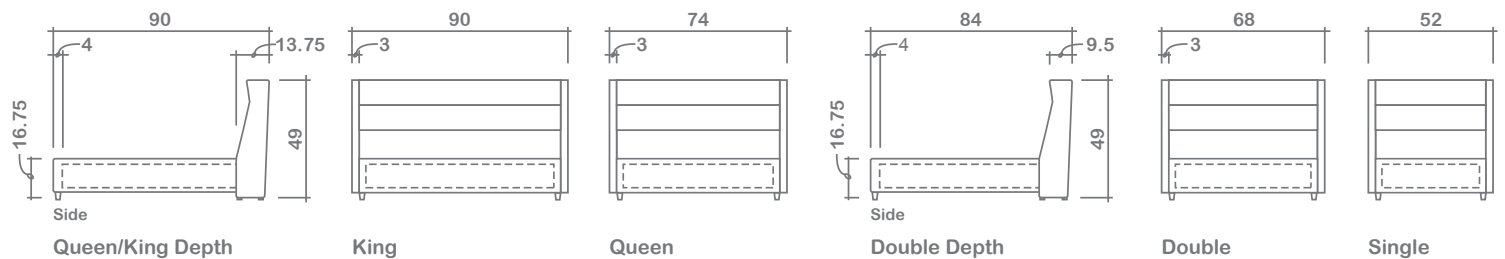

Clive Bed Collection

Wings Detachable: No **King, Queen & Double Sizes:** Folding (2 halves) metal frame w/ wood slats | **Single Sizes:** Single piece metal frame w/ wood slats **Also Available:** Headboards & beds with storage (*Dimensions may vary*)

GENERAL INFORMATION:

- *dye-lot of the actual fabric and the swatch may not be exact match
- *height from top of siderails to top of slats is 2.5"
- *overall dimensions may vary +/- 1"
- *see fabric swatch for exact colour

STANDALONE HEADBOARD:

- King:** 83.5"L x 13.75"D x 49"H
- Queen:** 67.5"L x 13.75"D x 49"H
- Double:** 61.5"L x 13.75"D x 49"H
- Single:** 46.5"L x 13.75"D x 49"H
- Glides w/ standalone headboard

STORAGE BED DIMENSIONS:

- Same dimensions & configurations

LEG:

Clive Dark

Centre leg on slat frame:
 Metal 12" Black