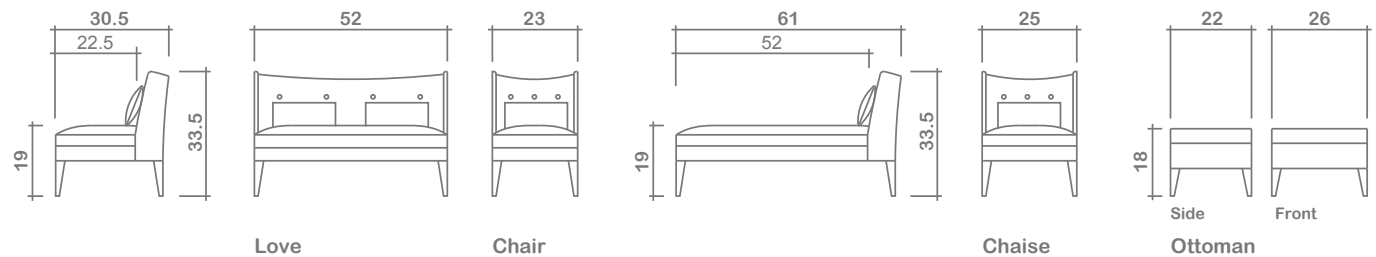

Claire Collection

Arms Detachable: No

Sofa Beds Available: No

GENERAL INFORMATION:

- *dye-lot of the actual fabric and the swatch may not be exact match
- *no zipper/inserts in fibre filled toss pillows
- *overall dimensions may vary +/- 1"
- *see fabric swatch for exact colour

SPECIFICATIONS:

- Back:** Tight, Buttons
- Body:** Piping on wings, kickplate & seat
- Seat:** Tight, piped, 5" thick Crown Foam, w/ polyester fibre wrap
- Suspension:** Seat: Springs | Back: Webbing
- Toss Pillow:** Simple, kidney, 22" X 13", fibre fill