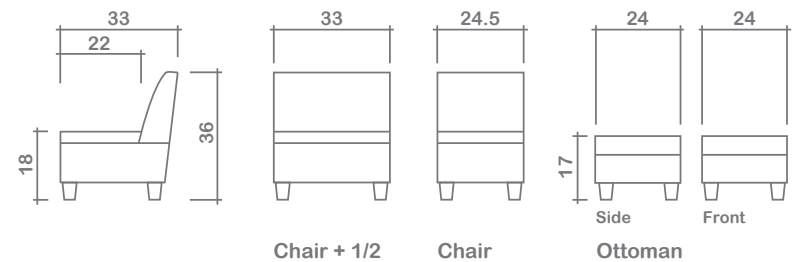

Cinderella Chair Collection

Available: Chairs & ottoman only

GENERAL INFORMATION:

- *dye-lot of the actual fabric and the swatch may not be exact match
- *no zipper/inserts in fibre filled toss pillows
- *overall dimensions may vary +/- 1"
- *see fabric swatch for exact colour

SPECIFICATIONS:

- **Back:** Tight
- **Body Piping:** On seat, inside back, deck border
- **Seat Cushion:** Tight
- **Suspension:** Seat: Springs | Back: Webbing

LEG:

Rabina Dark