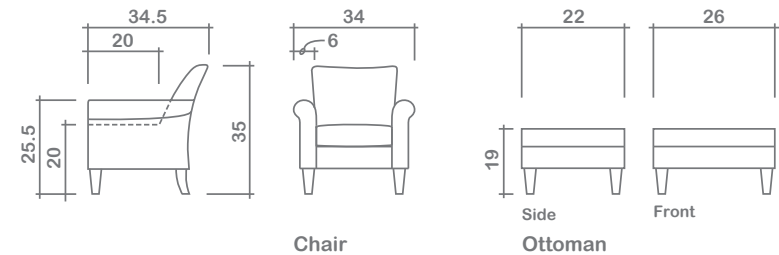

Chloe Chair

Arms Detachable: No

No other items available in this style

GENERAL INFORMATION:

- *dye-lot of the actual fabric and the swatch may not be exact match
- *no zipper/inserts in fibre filled toss pillows
- *overall dimensions may vary +/- 1"
- *see fabric swatch for exact colour

SPECIFICATIONS:

- Back:** Tight
- Body Piping:** Arm facing
- Seat Cushion:** Box band, piped, 5" thick Foam w/ polyester fibre wrap
- Suspension:** Seat: Springs | Back: Springs

LEG:

- Front: Moe Dark
- Back: 6.5" Back
- Ottoman: Moe Dark