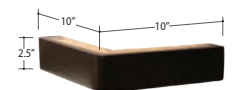

LEG:

Footboard/siderails: Mike Dark

Headboard: Glides

Centre leg on slat frame:
Metal 12" Black