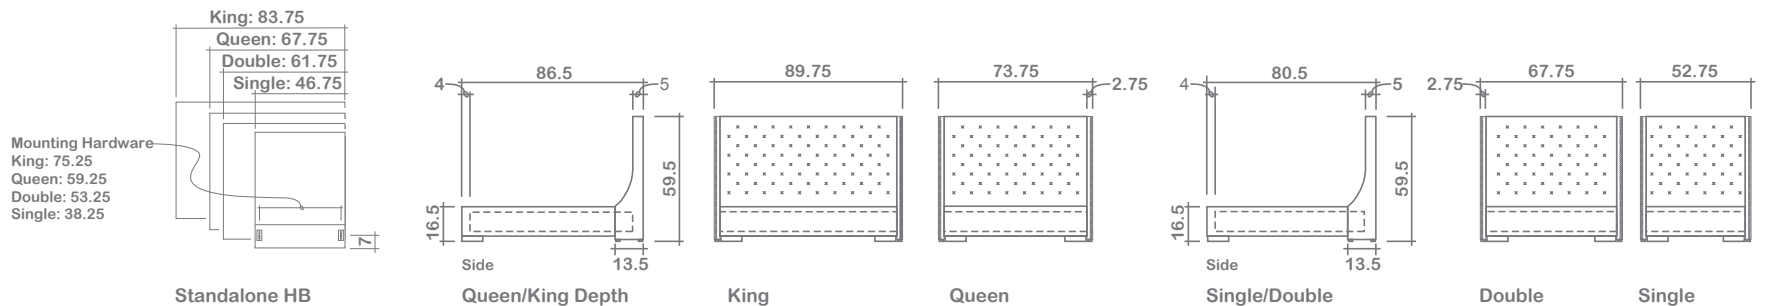

Chelsea Bed

King, Queen & Double Sizes: Folding (2 halves) metal frame w/ wood slats | **Single Sizes:** Single piece metal frame w/ wood slats | **Also Available:** Headboards & beds with storage (*Dimensions may vary*)

GENERAL INFORMATION:

- *dye-lot of the actual fabric and the swatch may not be exact match
- *height from top of siderails to top of slats is 2.5"
- *overall dimensions may vary +/- 1"
- *see fabric swatch for exact colour

SPECIFICATIONS:

- Headboard:** Deep diamond tufted buttons; King-84, Queen-68, Double-60, Single-44
- Nailheads:** On wings, medium size, chrome stain

ASSEMBLY COMPONENTS:

- Floorboards (Storage beds only)
- Footboard • Headboard
- Siderails w/ hardware • Metal frame w/ slats • Legs

STANDALONE HEADBOARD:

- King:** 83.75"L x 13.5"D x 59.5"H
- Queen:** 67.75"L x 13.5"D x 59.5"H
- Double:** 61.75"L x 13.5"D x 59.5"H
- Single:** 46.75"L x 13.5"D x 59.5"H

STORAGE BED DIMENSIONS:

- Same dimensions & configurations