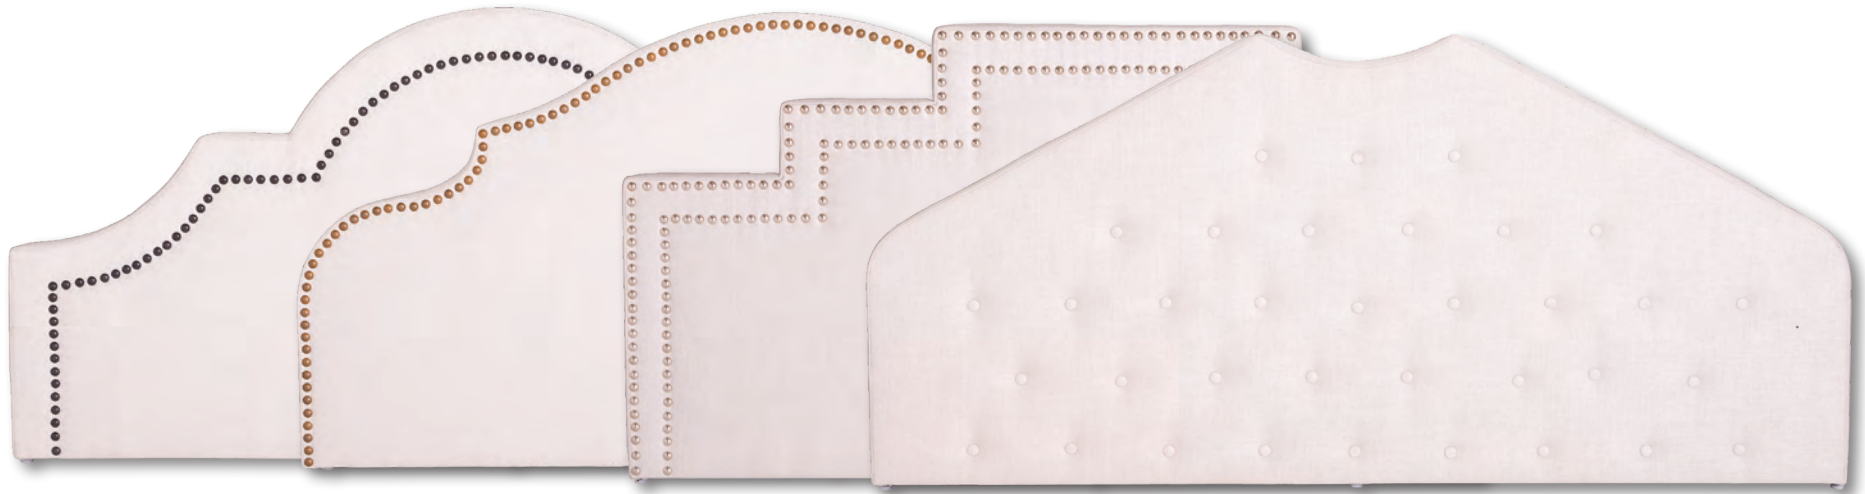

Chateau Headboard Collection

Options Shown: Nail Inside Nail Edge Nail Edge/Nail Inside Plain w/ Button Option

Also Available: Beds & storage beds

GENERAL INFORMATION:

*dye-lot of the actual fabric and the swatch may not be exact match
 *overall dimensions may vary +/- 1"
 *see fabric swatch for exact colour

SPECIFICATIONS:

Various options available as per Chateau Collection options sheet (see reverse)

Double & single not available

LEG:
 Glides

CHATEAU

COLLECTION

1 Choose Component:

Headboard Only

Bed

Storage Bed

2 Choose Headboard Size:

Queen Headboard

King Headboard

3 Choose Headboard Style:

Alto

Luna

Reid

Zuri

4 Choose Headboard Height:

Standard 54"

Tall 63"

Grande 70"

5 Choose Border Detail:

Plain