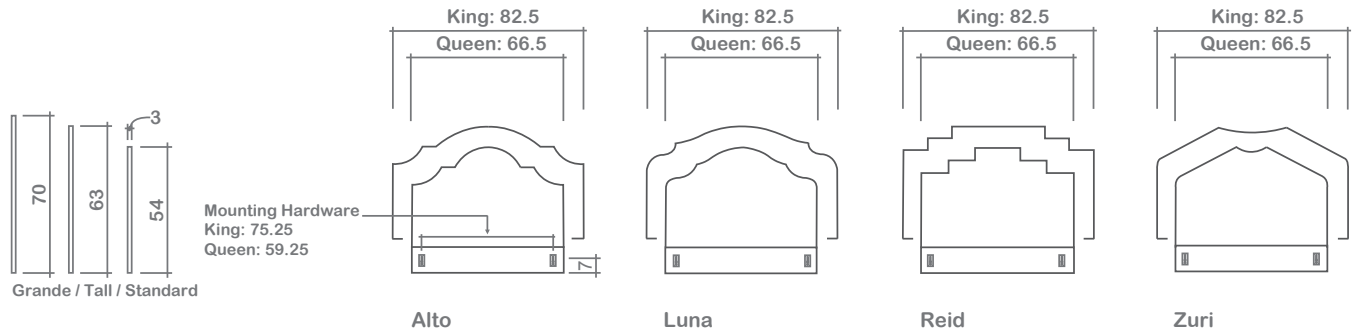

Chateau Headboard Collection

Options Shown: Nail Inside Nail Edge Nail Edge/Nail Inside Plain w/ Button Option

Also Available: Beds & storage beds

GENERAL INFORMATION:

*dye-lot of the actual fabric and the swatch may not be exact match
 *overall dimensions may vary +/- 1"
 *see fabric swatch for exact colour

Bed

Storage Bed

2 Choose Headboard Size:

Queen Headboard

King Headboard

3 Choose Headboard Style:

Alto

Luna

Reid

Zuri

4 Choose Headboard Height:

Standard 54"

Tall 63"

Grande 70"

5 Choose Border Detail:

Plain