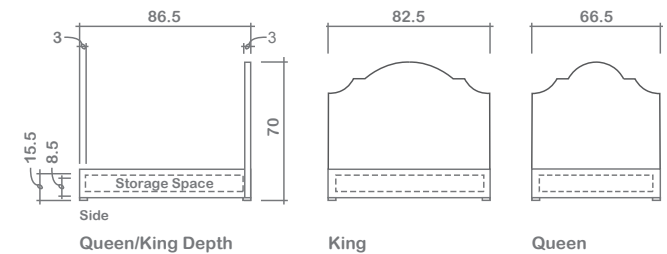

## Chateau Bed Collection

Headboard style:  
 70" Chateau Alto  
 Option shown: Nail Inside

*\*Mattress not included*

**King & Queen:** Folding (2 halves) metal frame w/ wood slats

**Also Available:** Headboard

**GENERAL INFORMATION:**

- \*dye-lot of the actual fabric and the swatch may not be exact match
- \*height from top of siderails to top of slats is 2.5"
- \*overall dimensions may vary +/- 1"
- \*see fabric swatch for exact colour