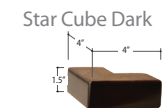

LEG:

Centre leg on slat frame:
Metal 10" Black