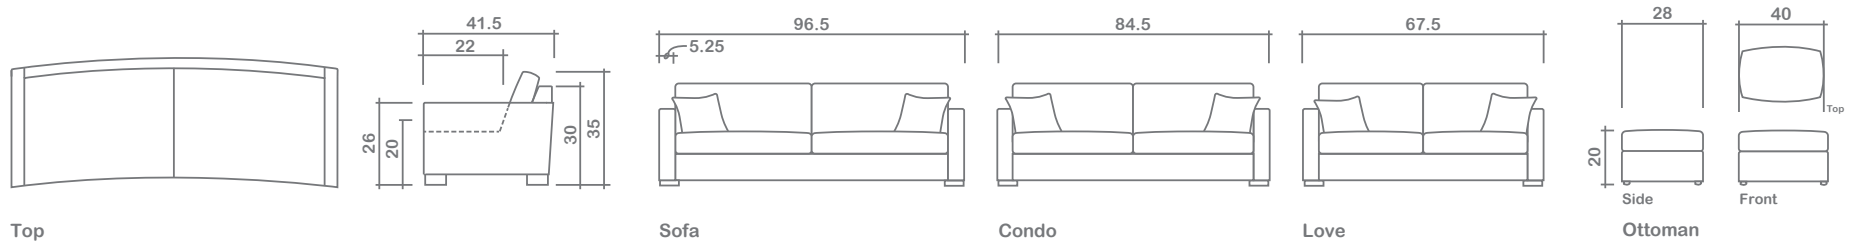

Charlotte Collection

Arms Detachable: No

Sofa Beds Available: No

GENERAL INFORMATION:

- *dye-lot of the actual fabric and the swatch may not be exact match
- *no zipper/inserts in fibre filled toss pillows
- *overall dimensions may vary +/- 1"
- *see fabric swatch for exact colour

SPECIFICATIONS:

- Back:** Loose
- Back Pillows:** Box band, piped, fibre fill
- Body:** Arms - Top stitch
- Seat Cushions:** Box band, piped, 7" thick crown foam w/ polyester fibre wrap
- Suspension:** Seat: Springs | Back: Webbing
- Toss Pillows:** 22" x 22", simple, fibre fill