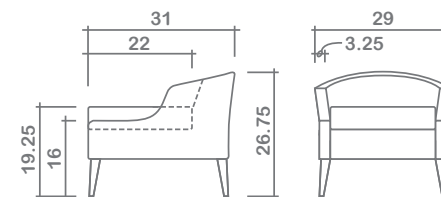

Chanel Chair

Chair

Arms Detachable: No

No other items available in this style

GENERAL INFORMATION:

- *dye-lot of the actual fabric and the swatch may not be exact match
- *no zipper/inserts in fibre filled toss pillows
- *overall dimensions may vary +/- 1"
- *see fabric swatch for exact colour

SPECIFICATIONS:

- Back:** Tight
- Body Piping:** Arms & back
- Seat Cushion:** Loose, box band, piped, 5" thick Foam w/ polyester fibre wrap
- Suspension:** Seat: Springs | Back: Webbing

LEG:

Claire Front Dark