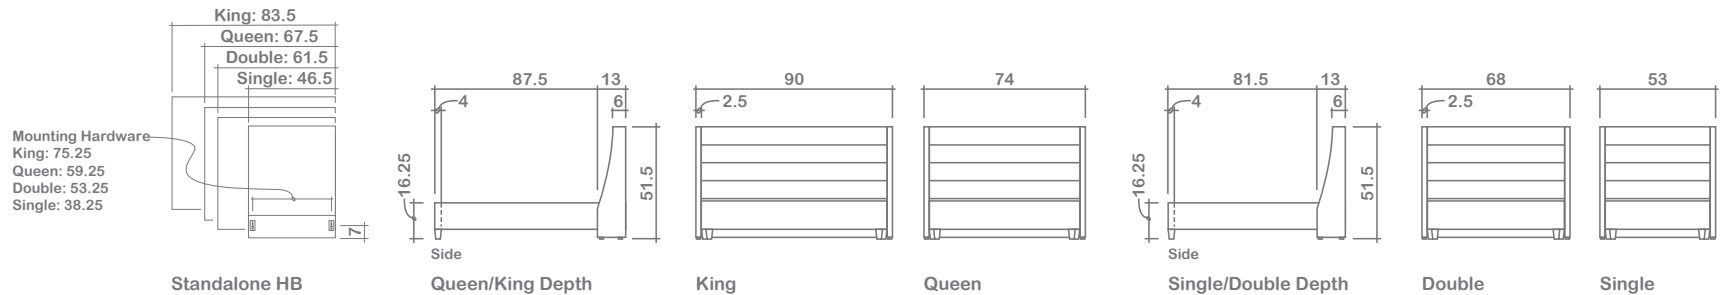

## Celina Bed

**King, Queen & Double Sizes:** Folding (2 halves) metal frame w/ wood slats | **Single Size:** Single piece metal frame w/ wood slats

**Also Available:** Headboard & beds with storage (*Dimensions may vary*)

### GENERAL INFORMATION:

- \*dye-lot of the actual fabric and the swatch may not be exact match
- \*height from top of siderails to top of slats is 2.5"
- \*overall dimensions may vary +/- 1"
- \*see fabric swatch for exact colour

### SPECIFICATIONS:

**Headboard:** With wings & 4 horizontal panels

### STANDALONE HEADBOARD:

**King:** 83.5"L x 13"D x 51.5"H

**Queen:** 67.5"L x 13"D x 51.5"H

**Double:** 61.5"L x 13"D x 51.5"H

**Single:** 46.5"L x 13"D x 51.5"H