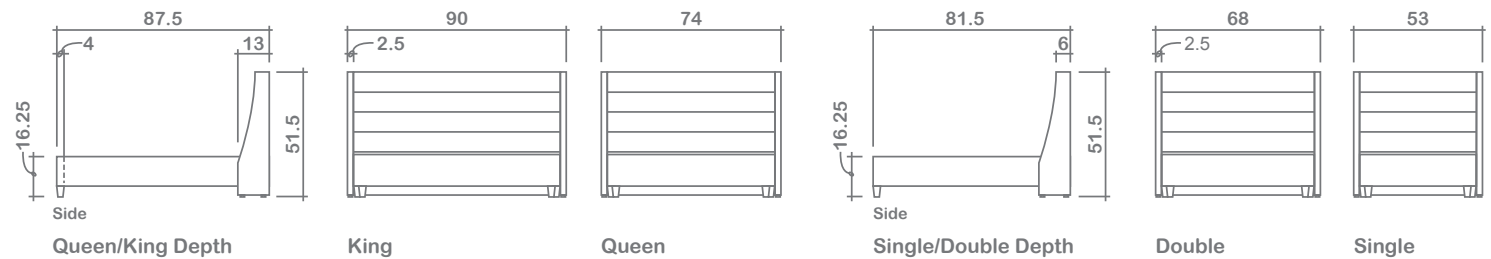

## Celina Bed

**King, Queen & Double Sizes:** Folding (2 halves) metal frame w/ wood slats | **Single Size:** Single piece metal frame w/ wood slats | **Also Available:** Headboard & beds with storage (*Dimensions vary to accommodate lift mechanism*)

**GENERAL INFORMATION:**

- \*dye-lot of the actual fabric and the swatch may not be exact match
- \*height from top of siderails to top of slats is 2.5"
- \*overall dimensions may vary +/- 1"
- \*see fabric swatch for exact colour

**SPECIFICATIONS:**

**Headboard:** With wings & 4 horizontal panels

**ASSEMBLY COMPONENTS:**

- Footboard • Headboard • Siderails w/ hardware
- Metal frame w/ slats • Legs

**LEG:**

Footboard/siderails: Rabina Dark