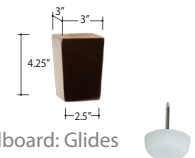

**GENERAL INFORMATION:**

- \*dye-lot of the actual fabric and the swatch may not be exact match
- \*height from top of siderails to top of slats is 2.5"
- \*overall dimensions may vary +/- 1"
- \*see fabric swatch for exact colour

**SPECIFICATIONS:**

**Headboard:** With wings & 4 horizontal panels

**ASSEMBLY COMPONENTS:**

- Footboard • Headboard • Siderails w/ hardware
- Metal frame w/ slats • Legs

**LEG:**

Footboard/siderails: Rabina Dark

Headboard: Glides

Centre leg on slat frame:  
 Metal 12" Black