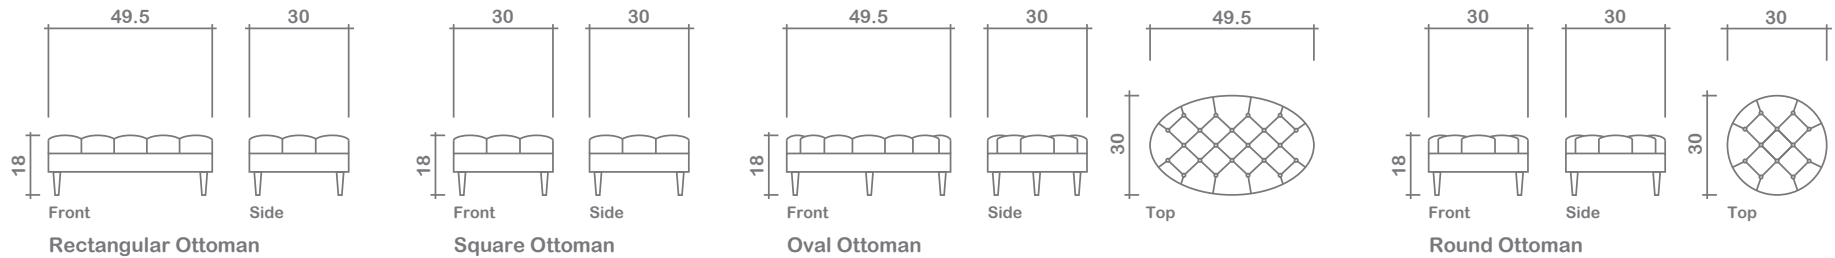

Catalina Diamond Tufted Ottoman Collection

Rectangular (22 buttons)

GENERAL INFORMATION:

- *dye-lot of the actual fabric and the swatch may not be exact match
- *no zipper/inserts in fibre filled toss pillows
- *overall dimensions may vary +/- 1"
- *see fabric swatch for exact colour

SPECIFICATIONS:

- Body:** Piping on border at deck
- Seat Cushions:** 3" thick Foam, medium foam w/ polyester fibre wrap

LEG: